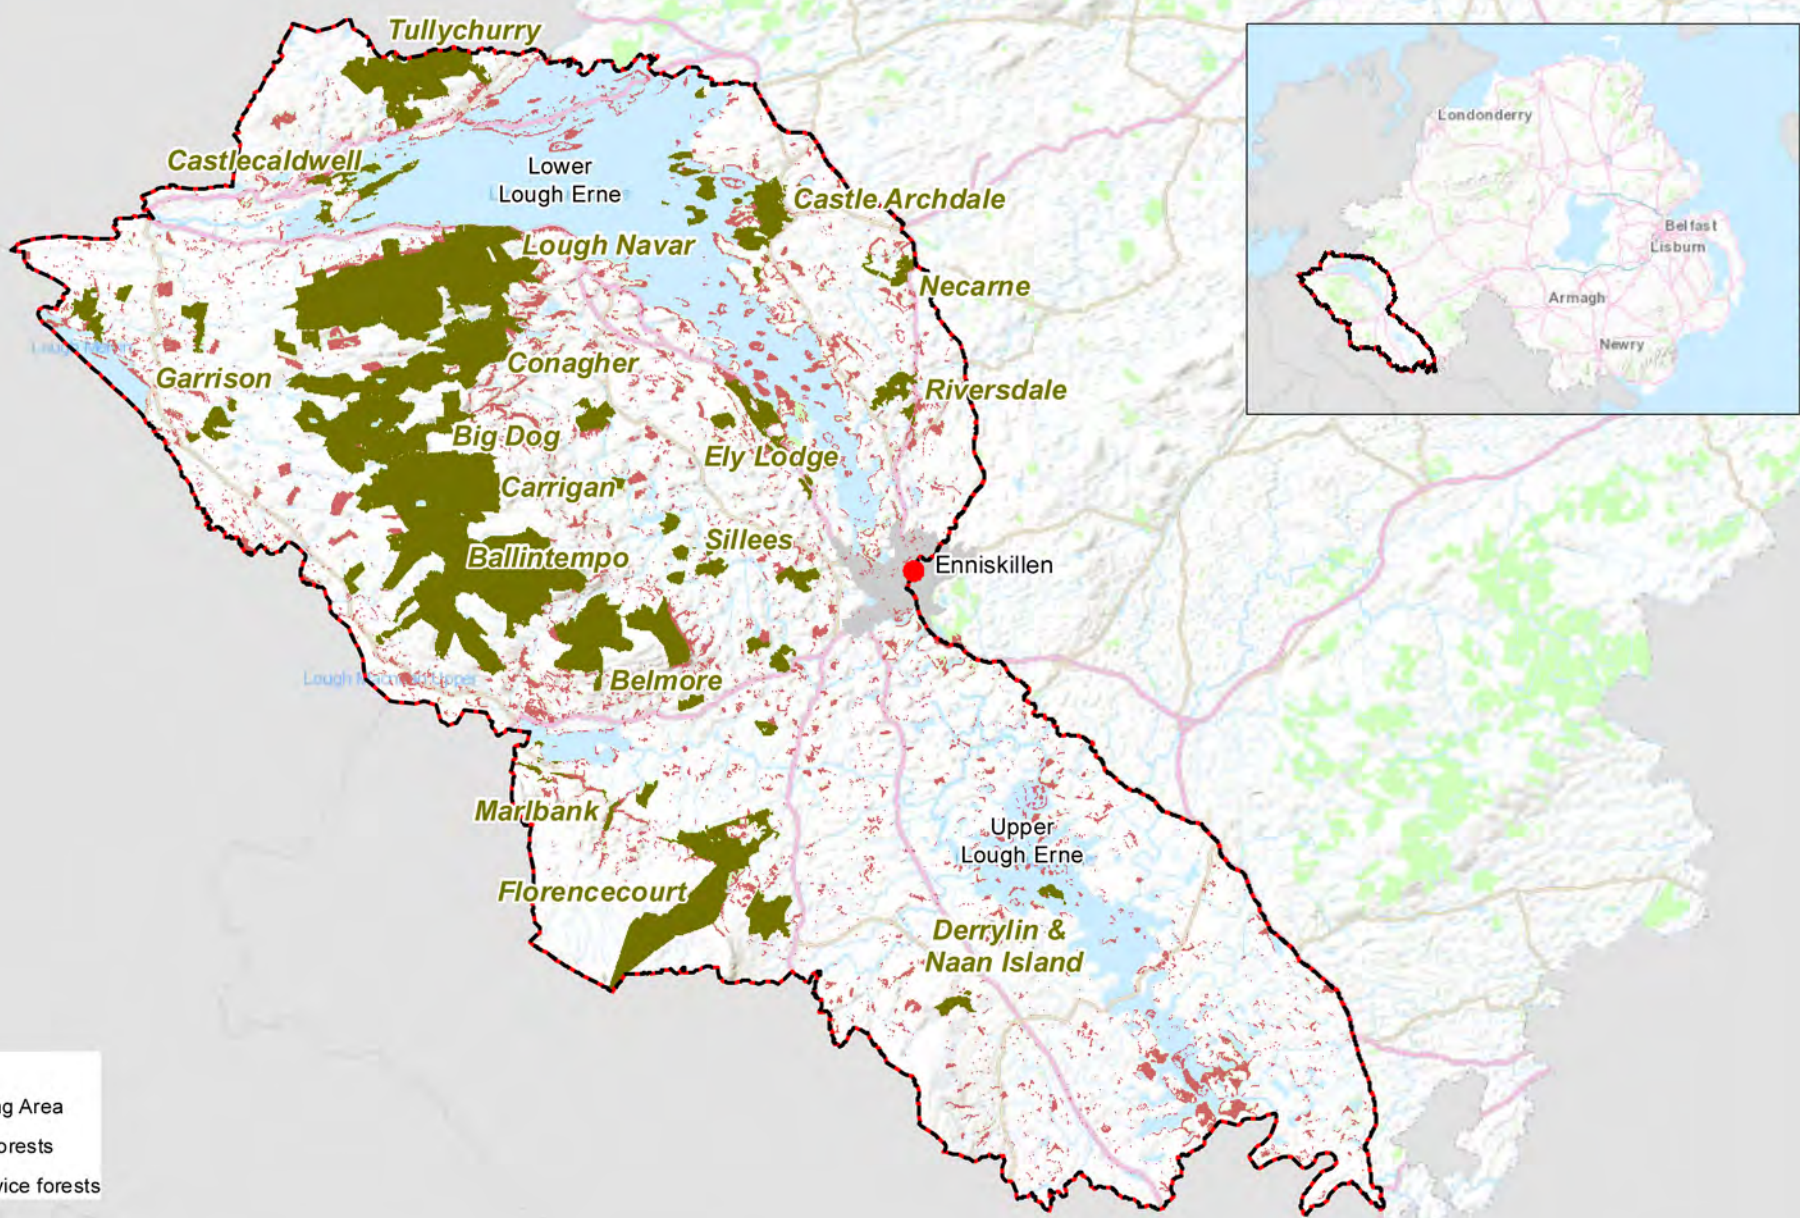

Forests and woodland within the West Fermanagh Forestry Planning Area

-  Towns
-  Forestry Planning Area
-  Forest Service forests
-  Non-Forest Service forests

0 2.5 5 10 Kilometres