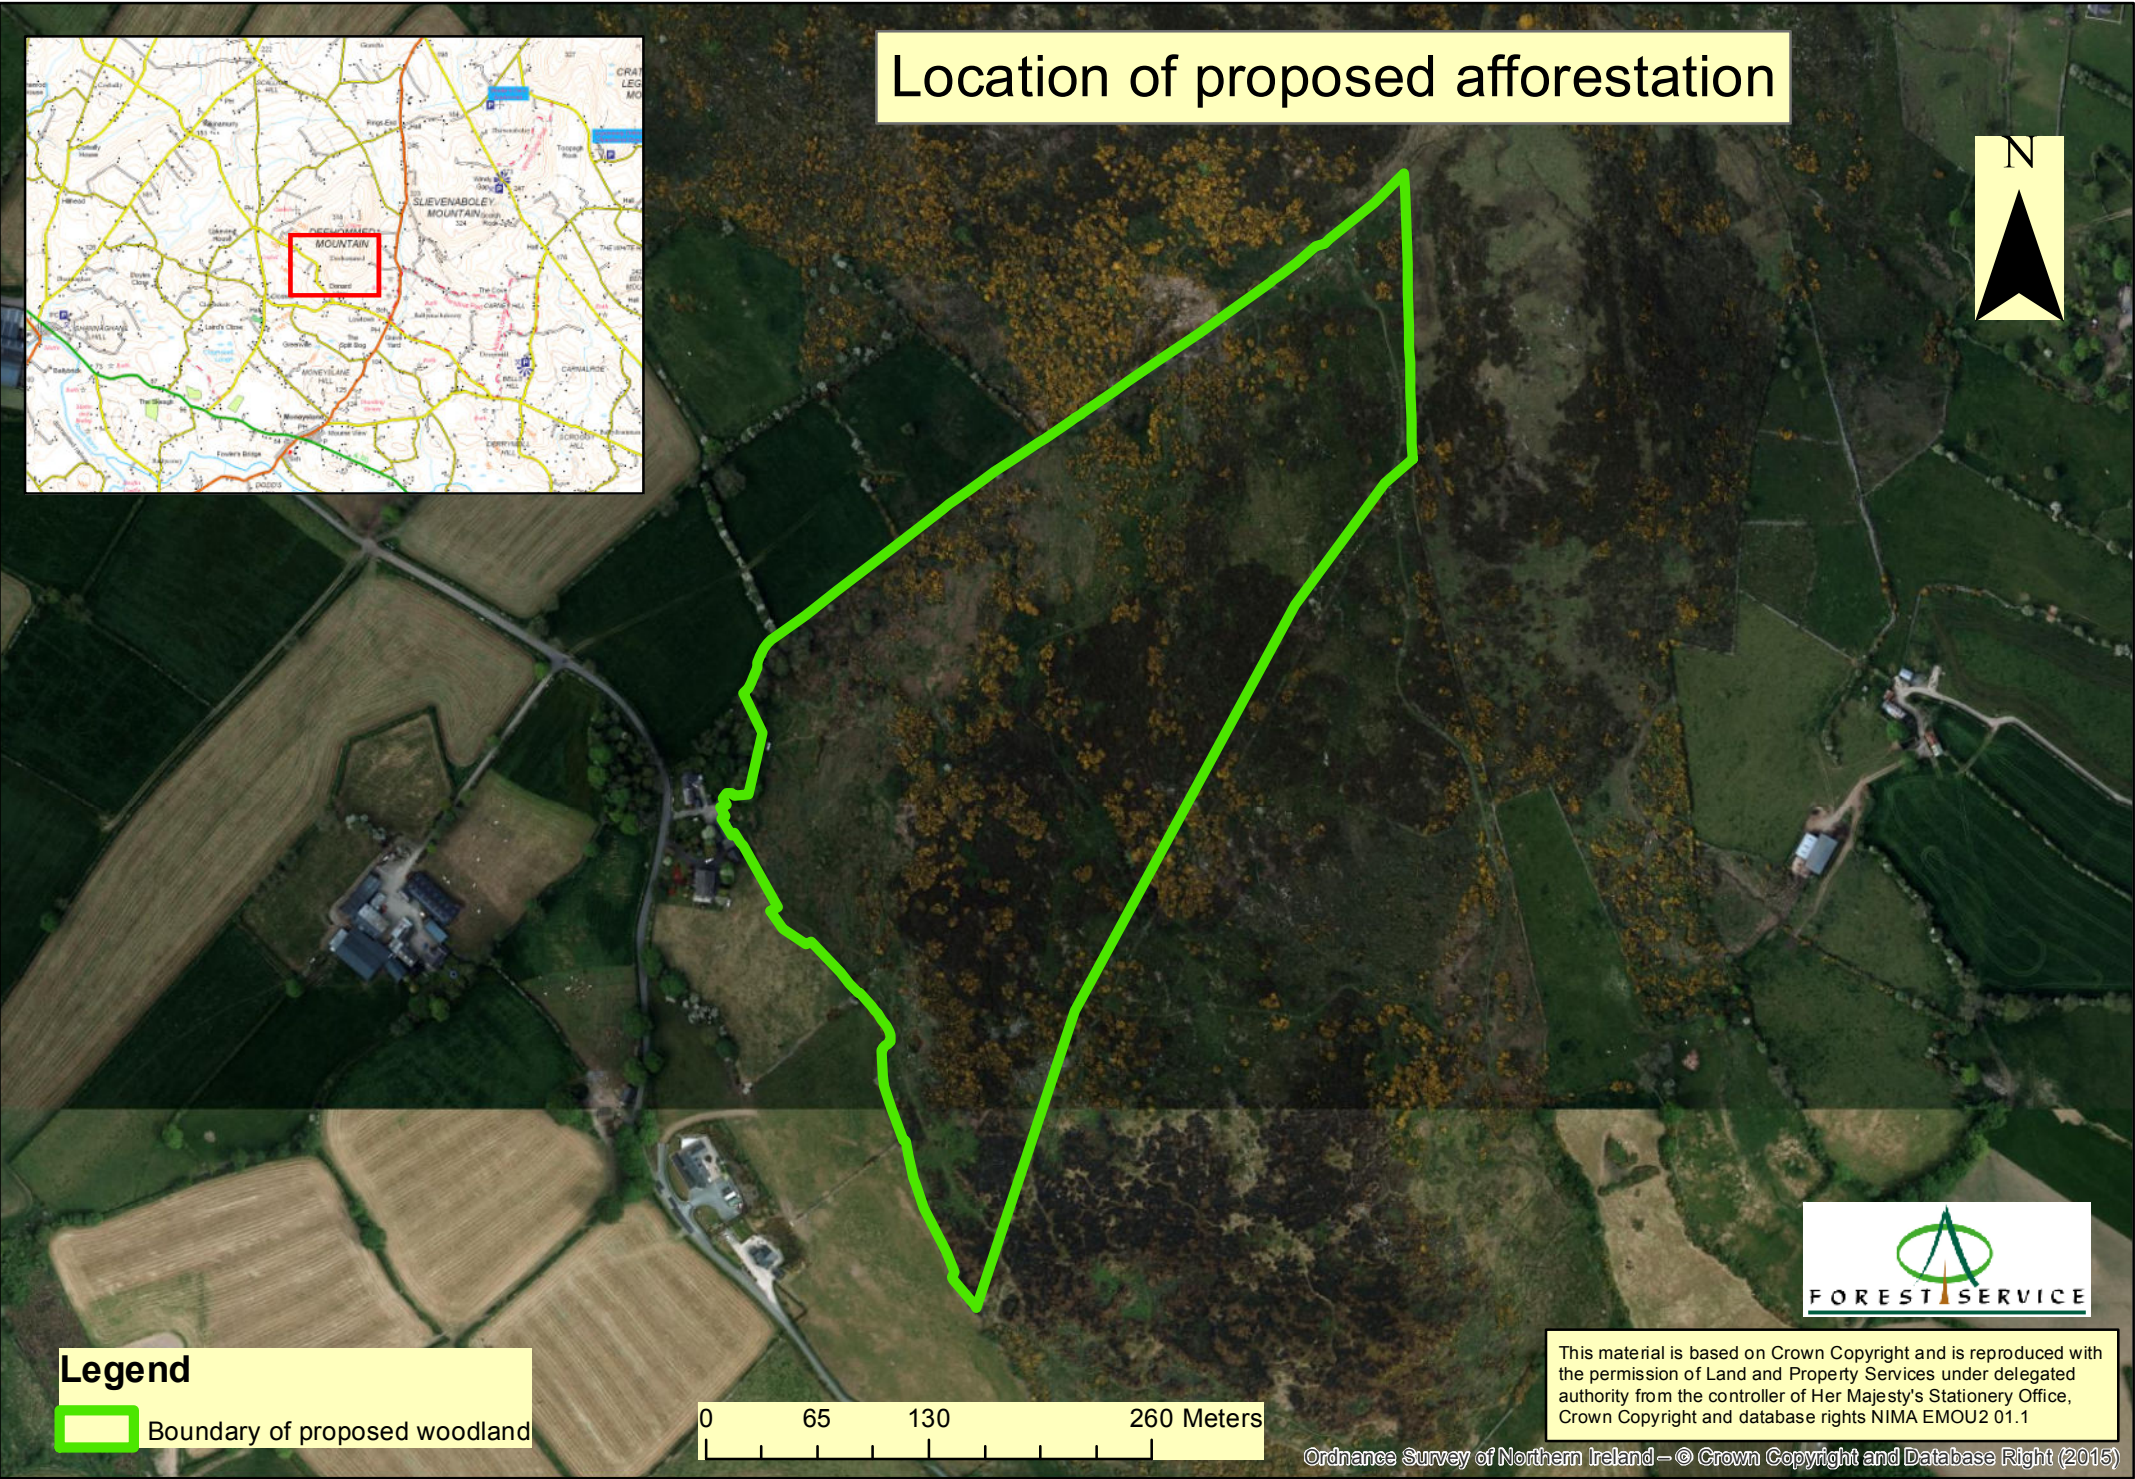

Location of proposed afforestation

Legend

 Boundary of proposed woodland

0 65 130 260 Meters

This material is based on Crown Copyright and is reproduced with the permission of Land and Property Services under delegated authority from the controller of Her Majesty's Stationery Office, Crown Copyright and database rights NIMA EMOU2 01.1