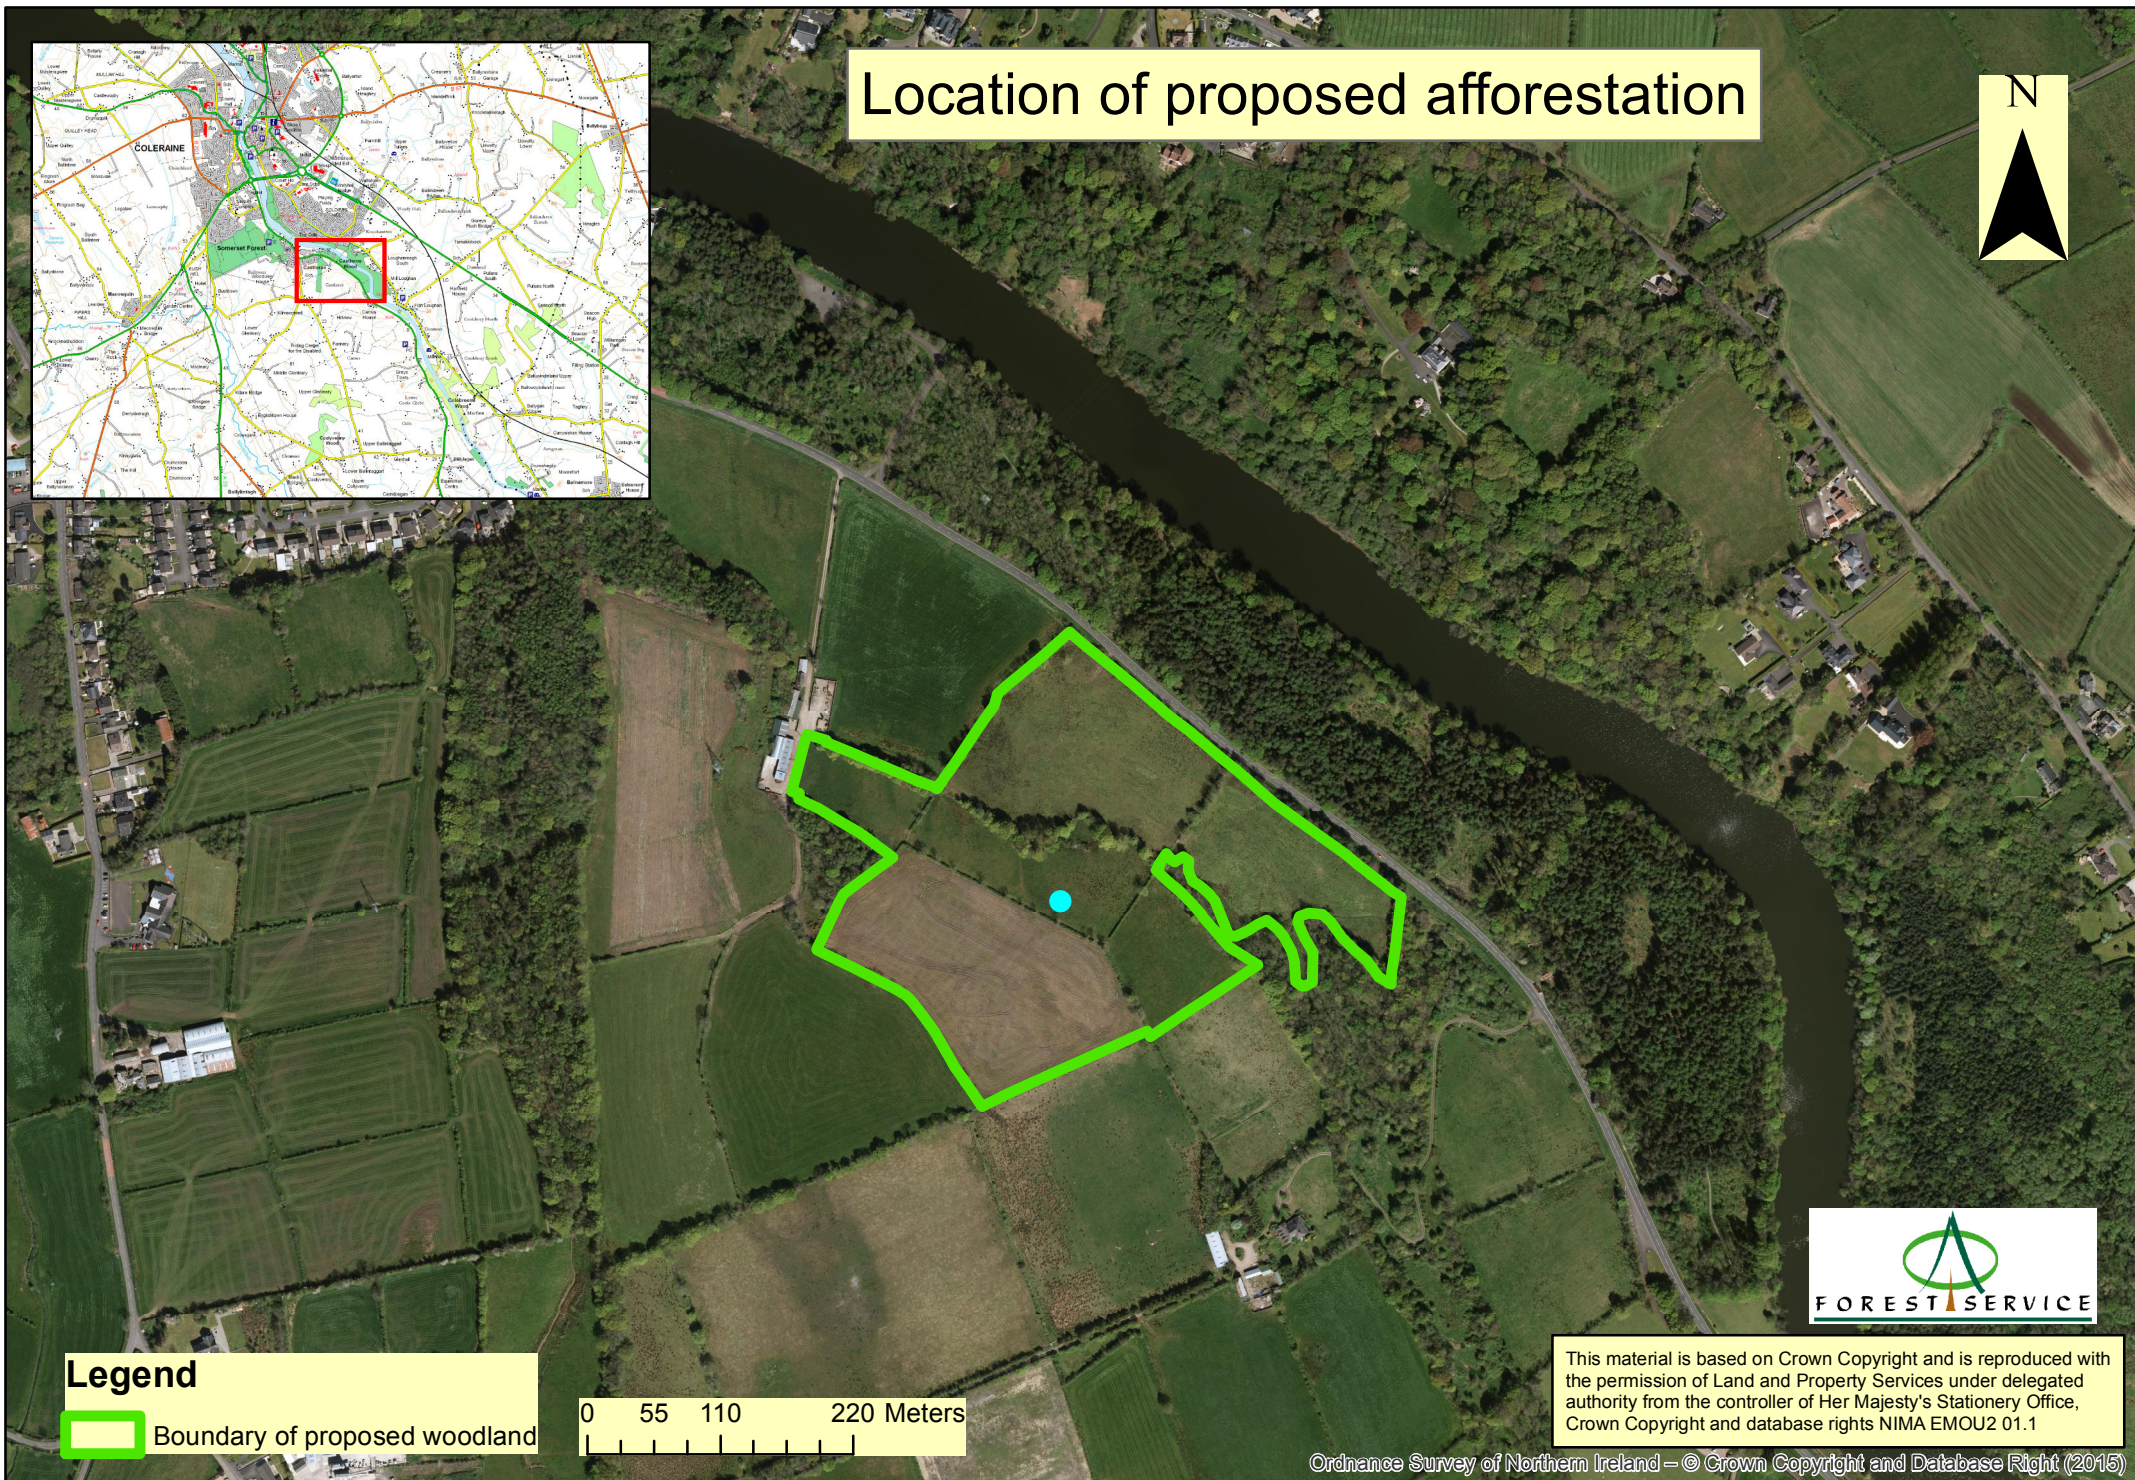

Location of proposed afforestation

Legend
 Boundary of proposed woodland

0 55 110 220 Meters

This material is based on Crown Copyright and is reproduced with the permission of Land and Property Services under delegated authority from the controller of Her Majesty's Stationery Office, Crown Copyright and database rights NIMA EMOU2 01.1