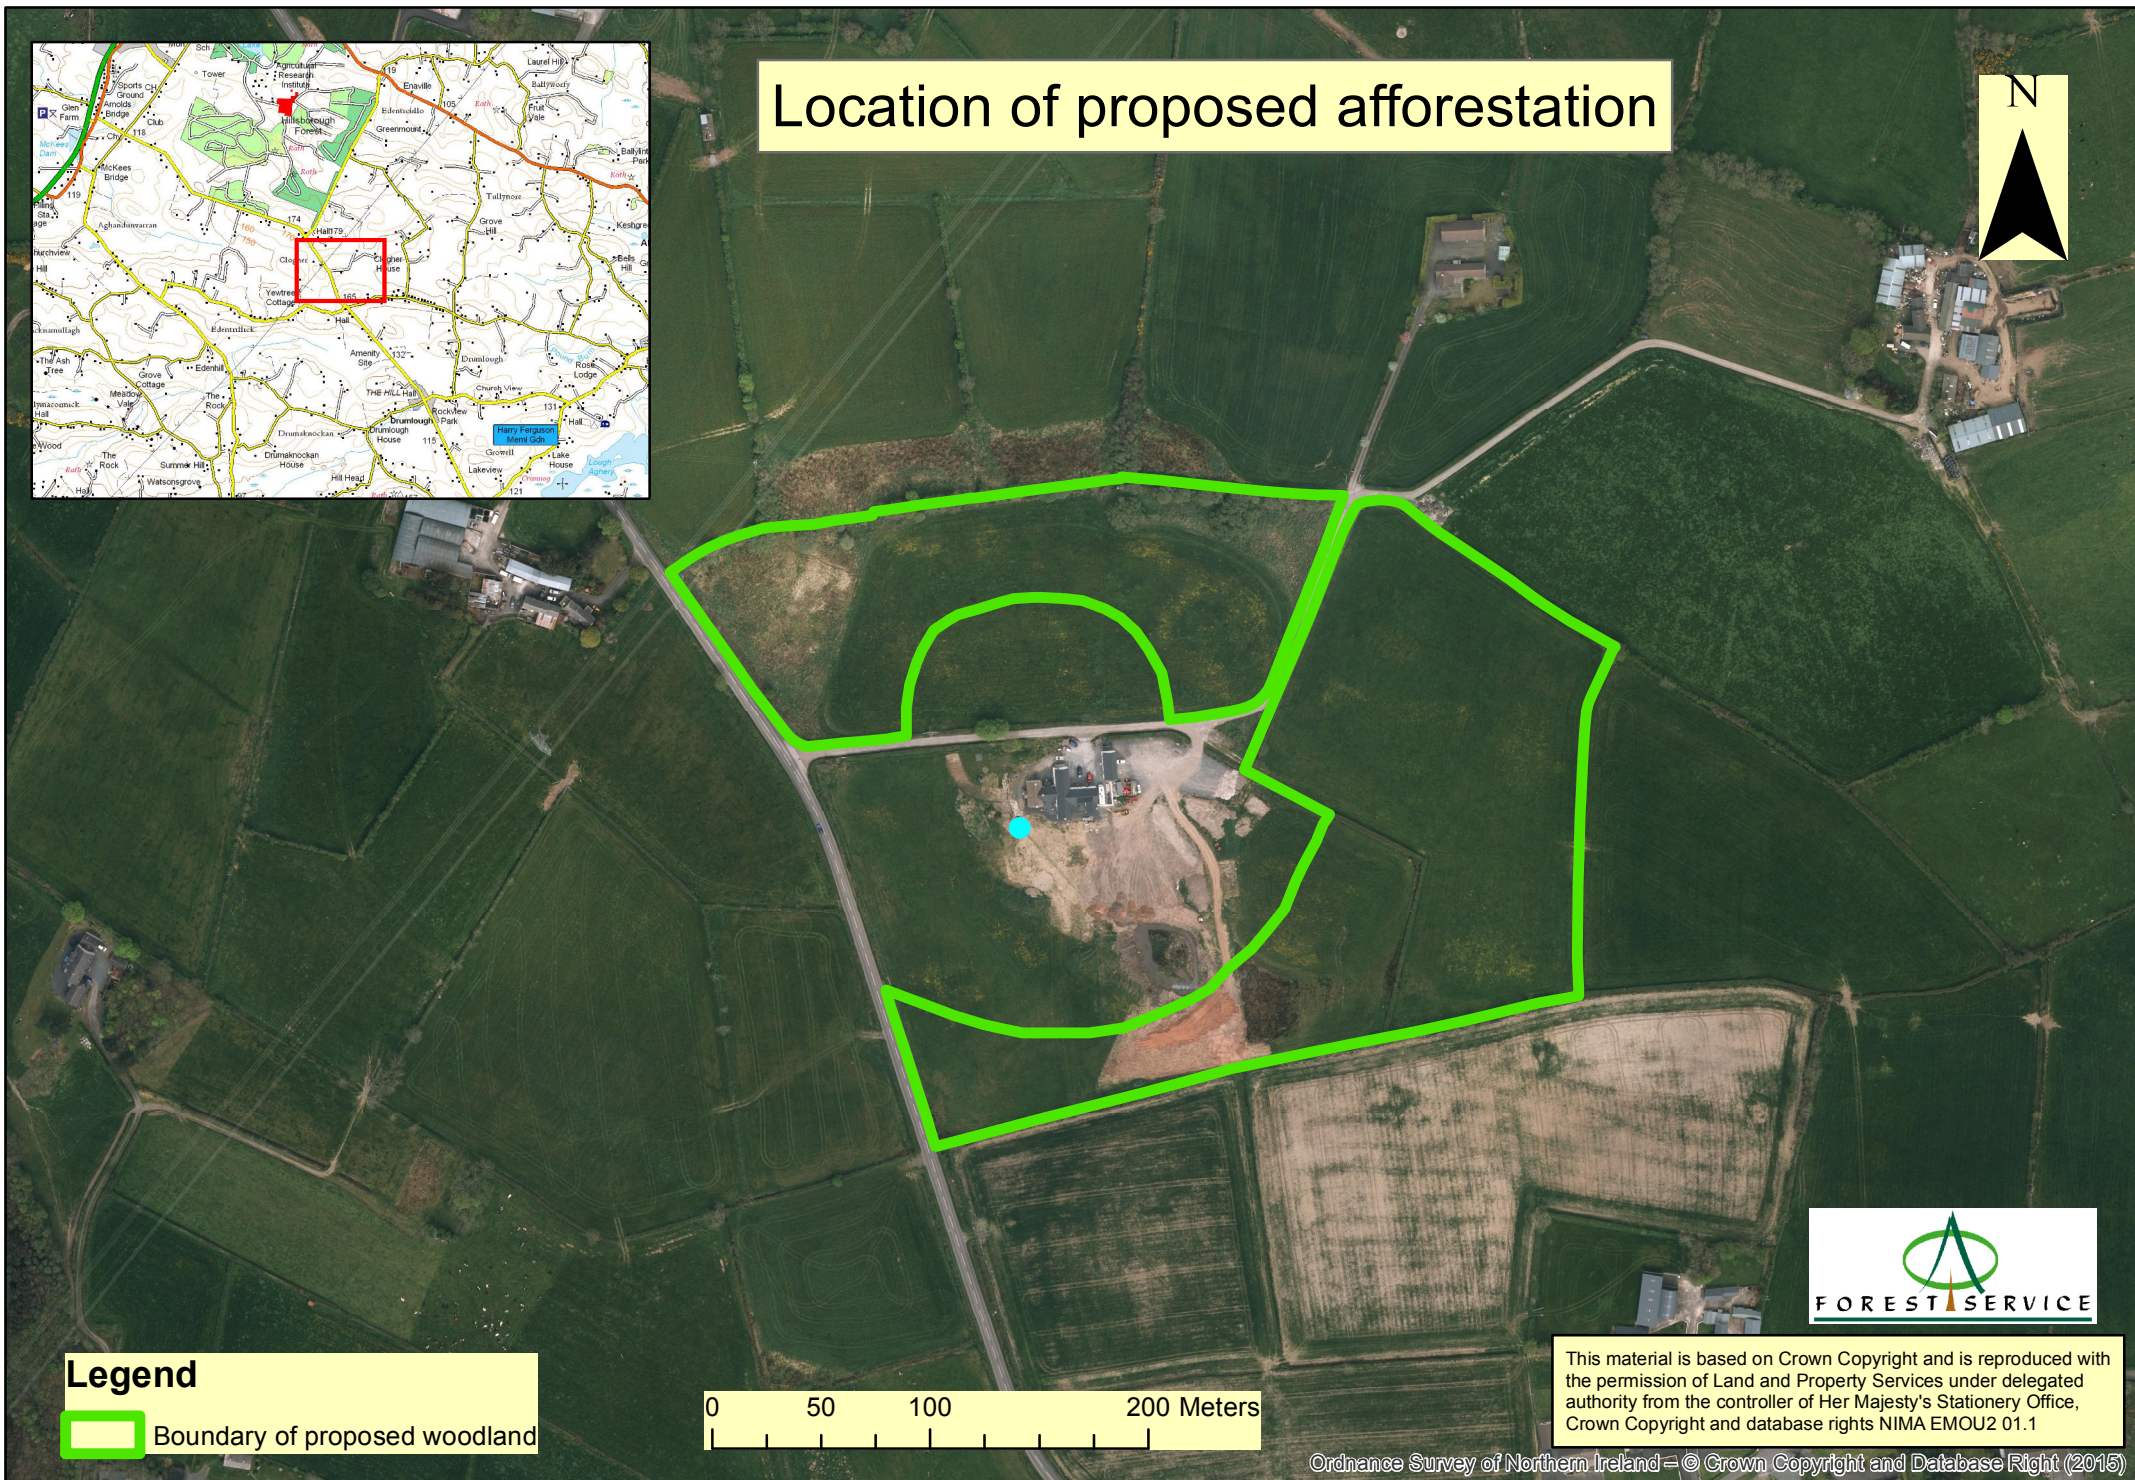

Location of proposed afforestation

Legend

 Boundary of proposed woodland

0 50 100 200 Meters

This material is based on Crown Copyright and is reproduced with the permission of Land and Property Services under delegated authority from the controller of Her Majesty's Stationery Office, Crown Copyright and database rights NIMA EMOU2 01.1