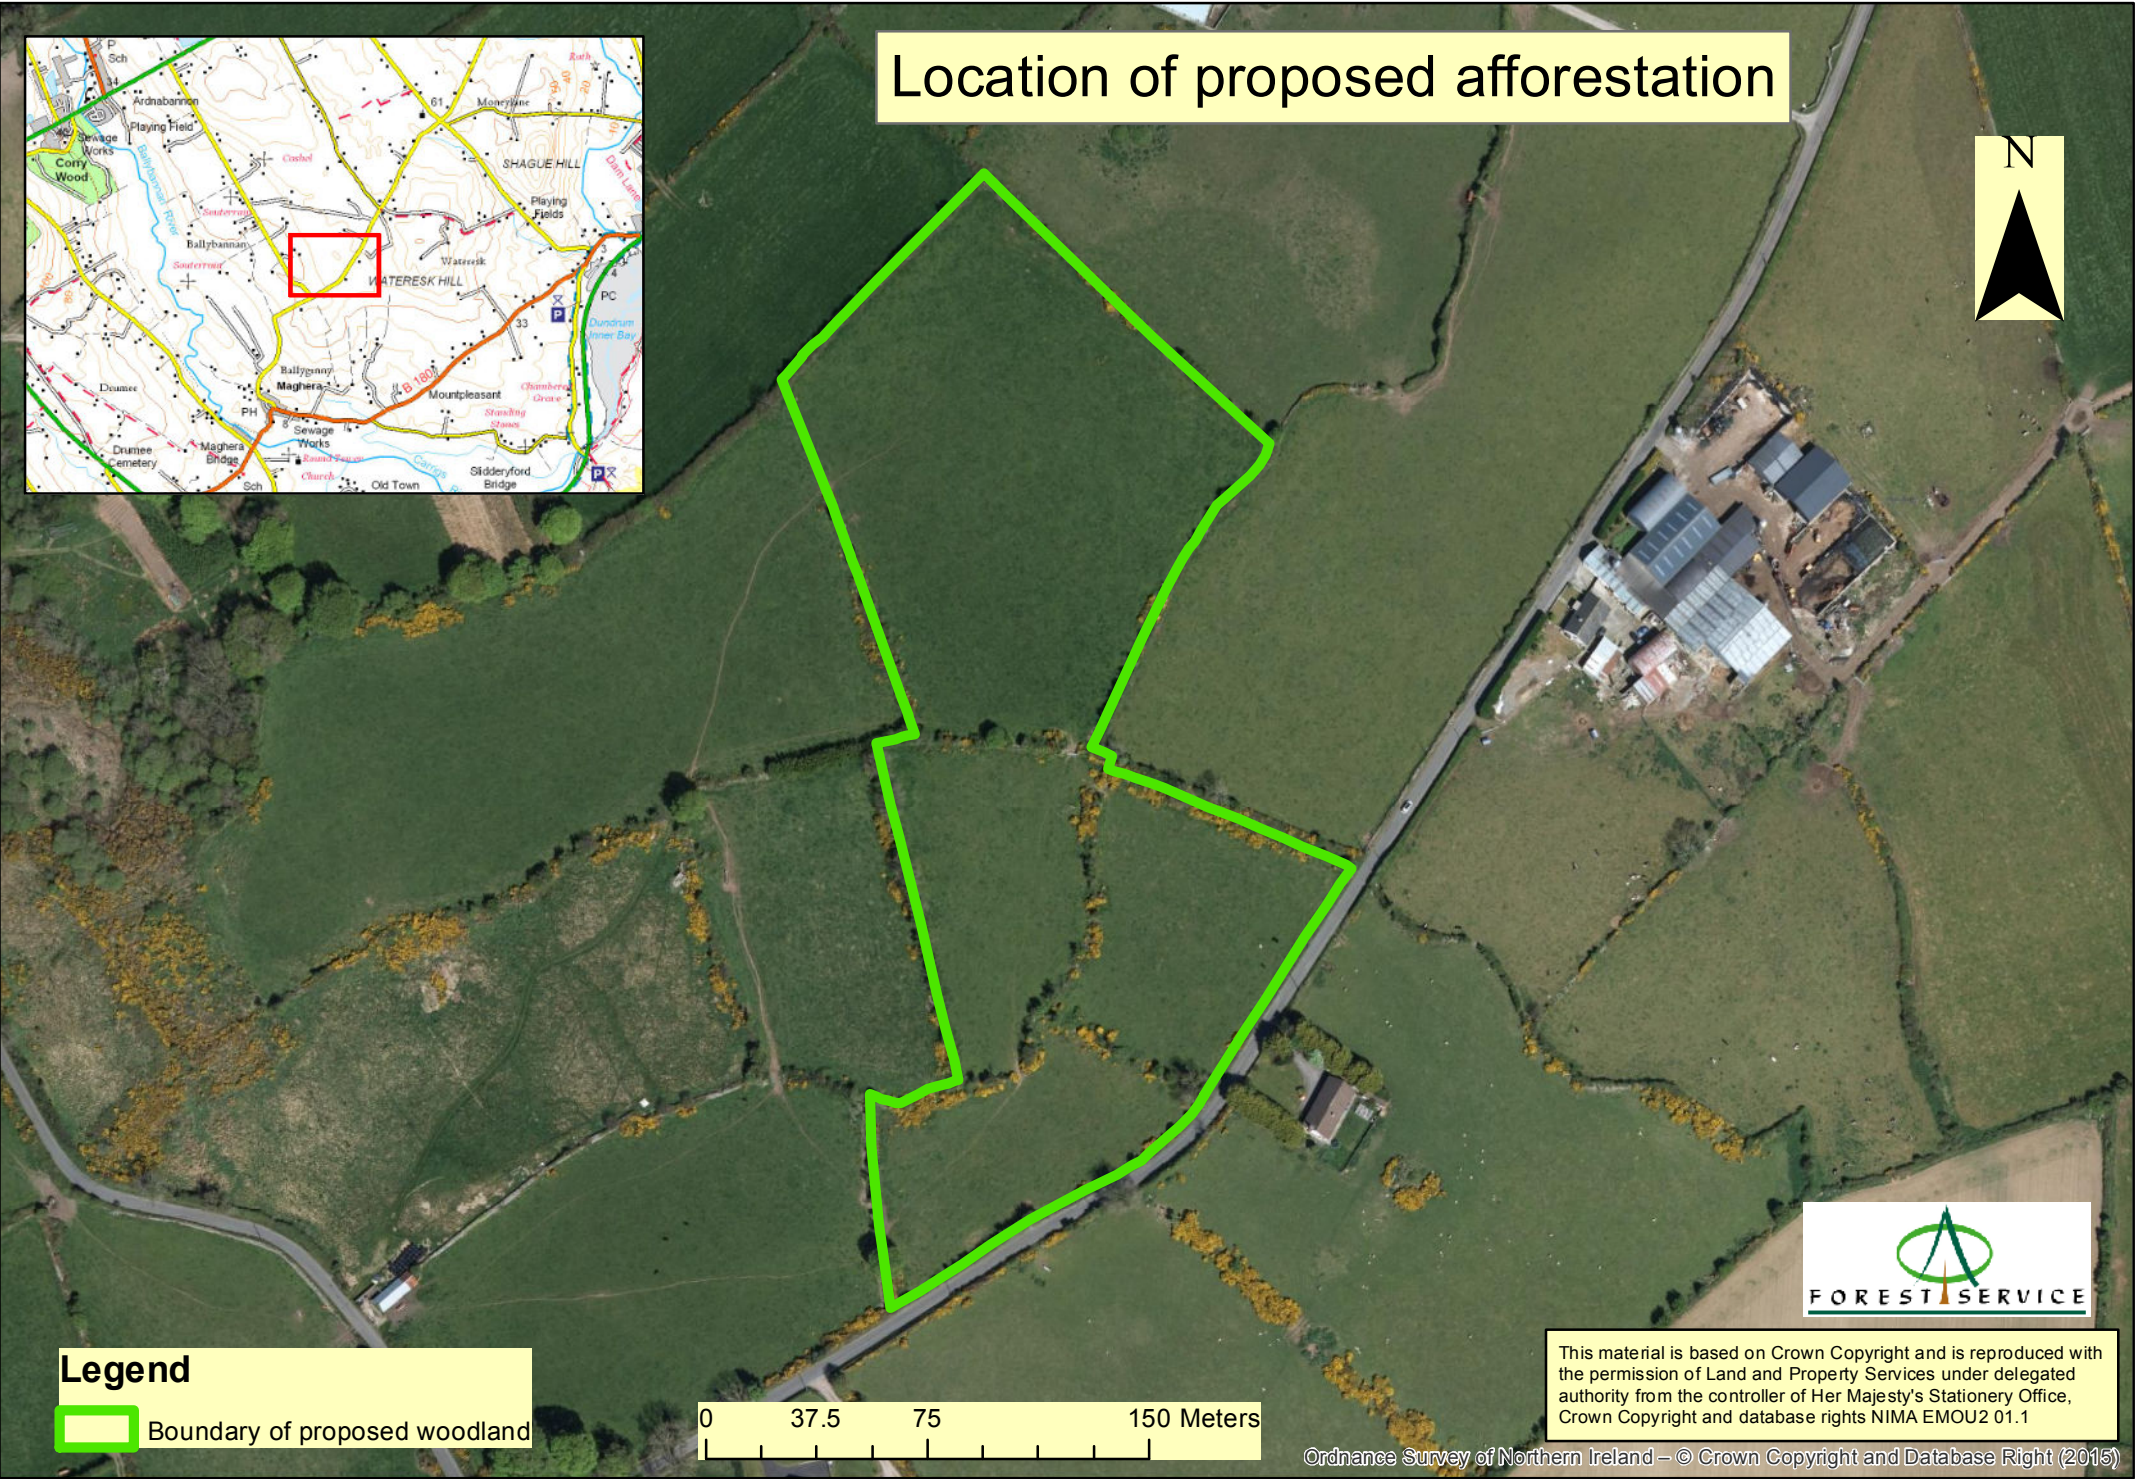

Location of proposed afforestation

Legend
 Boundary of proposed woodland

0 37.5 75 150 Meters

This material is based on Crown Copyright and is reproduced with the permission of Land and Property Services under delegated authority from the controller of Her Majesty's Stationery Office, Crown Copyright and database rights NIMA EMOU2 01.1