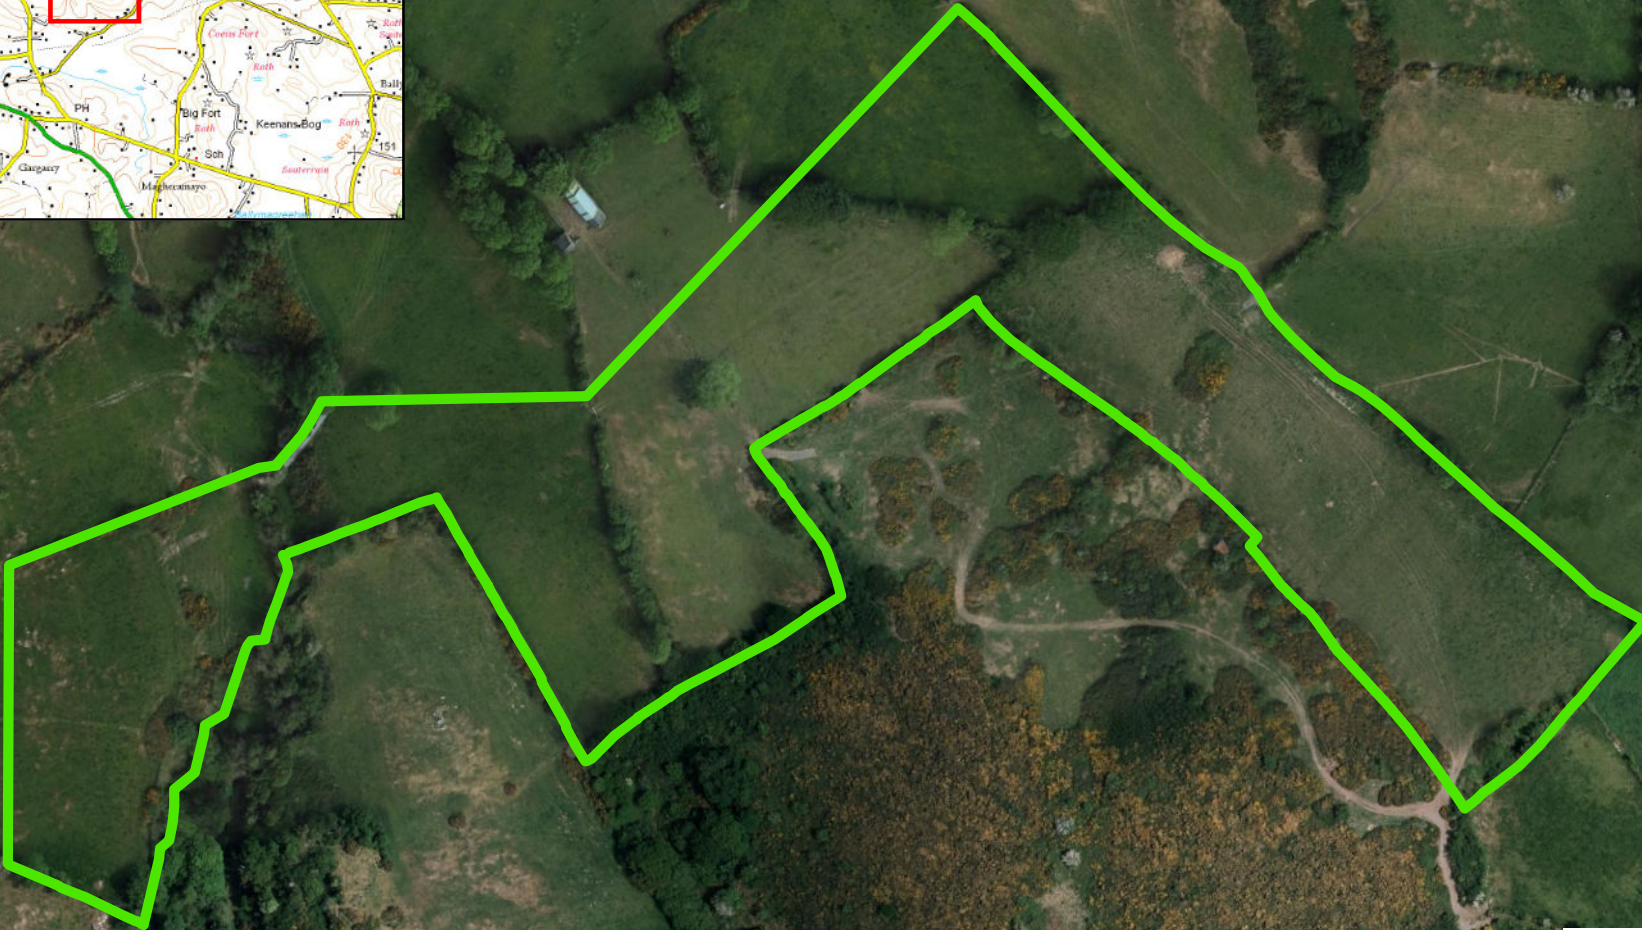

Location of proposed afforestation

Legend
 Boundary of proposed woodland

0 40 80 160 Meters

This material is based on Crown Copyright and is reproduced with the permission of Land and Property Services under delegated authority from the controller of Her Majesty's Stationery Office, Crown Copyright and database rights NIMA EMOU2 01.1