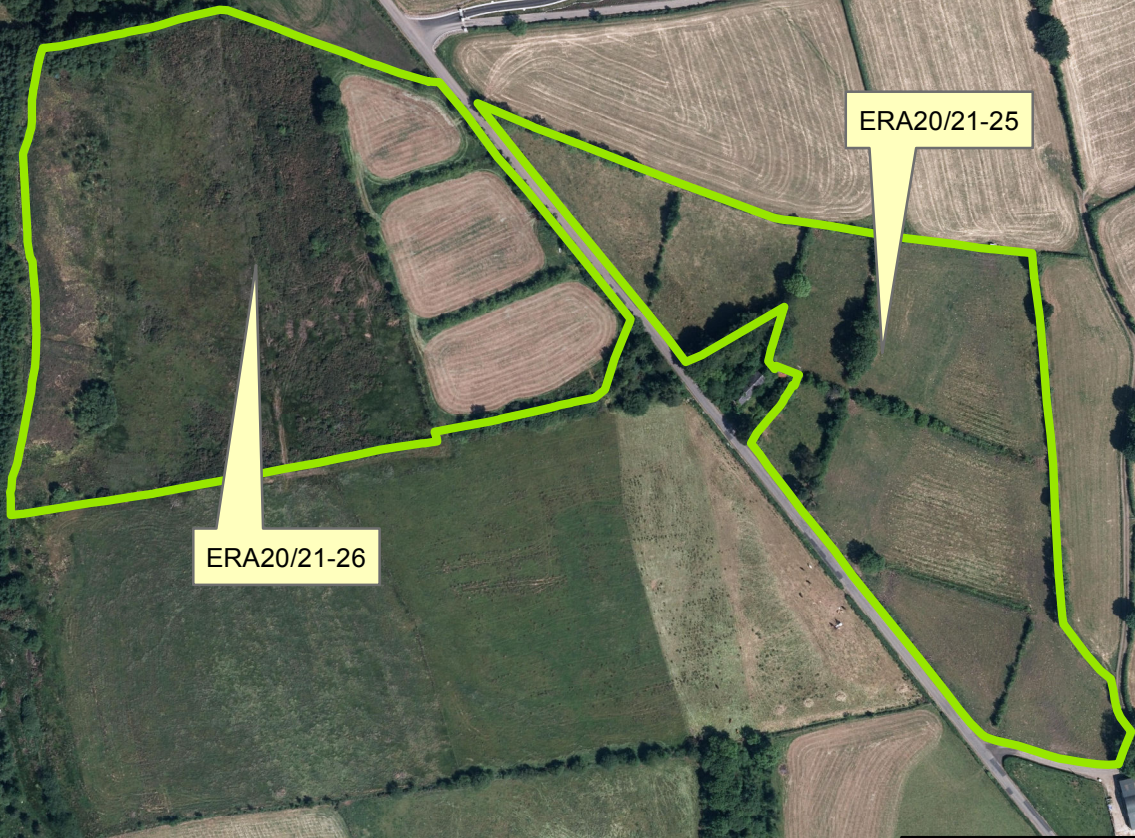

Location of proposed afforestation

Legend

 Boundary of proposed woodland

0 55 110 220 Meters

This material is based on Crown Copyright and is reproduced with the permission of Land and Property Services under delegated authority from the controller of Her Majesty's Stationery Office, Crown Copyright and database rights NIMA EMOU2 01.1