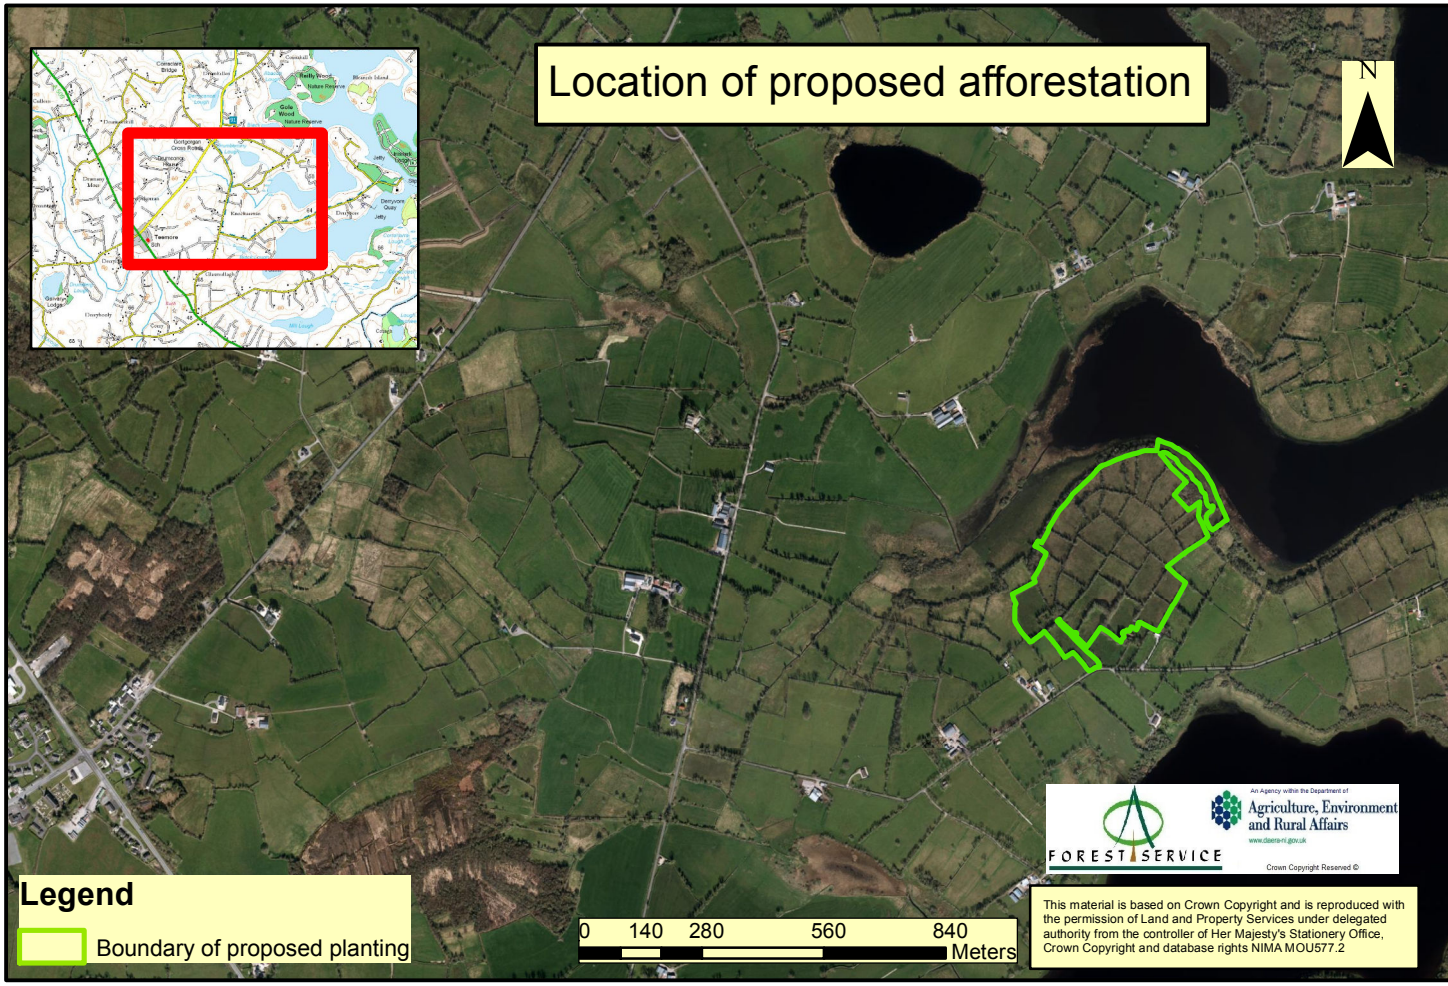

Location of proposed afforestation

Legend
Boundary of proposed planting

0 140 280 560 840 Meters

This material is based on Crown Copyright and is reproduced with the permission of Land and Property Services under delegated authority from the controller of Her Majesty's Stationery Office, Crown Copyright and database rights NIMA MOU577.2