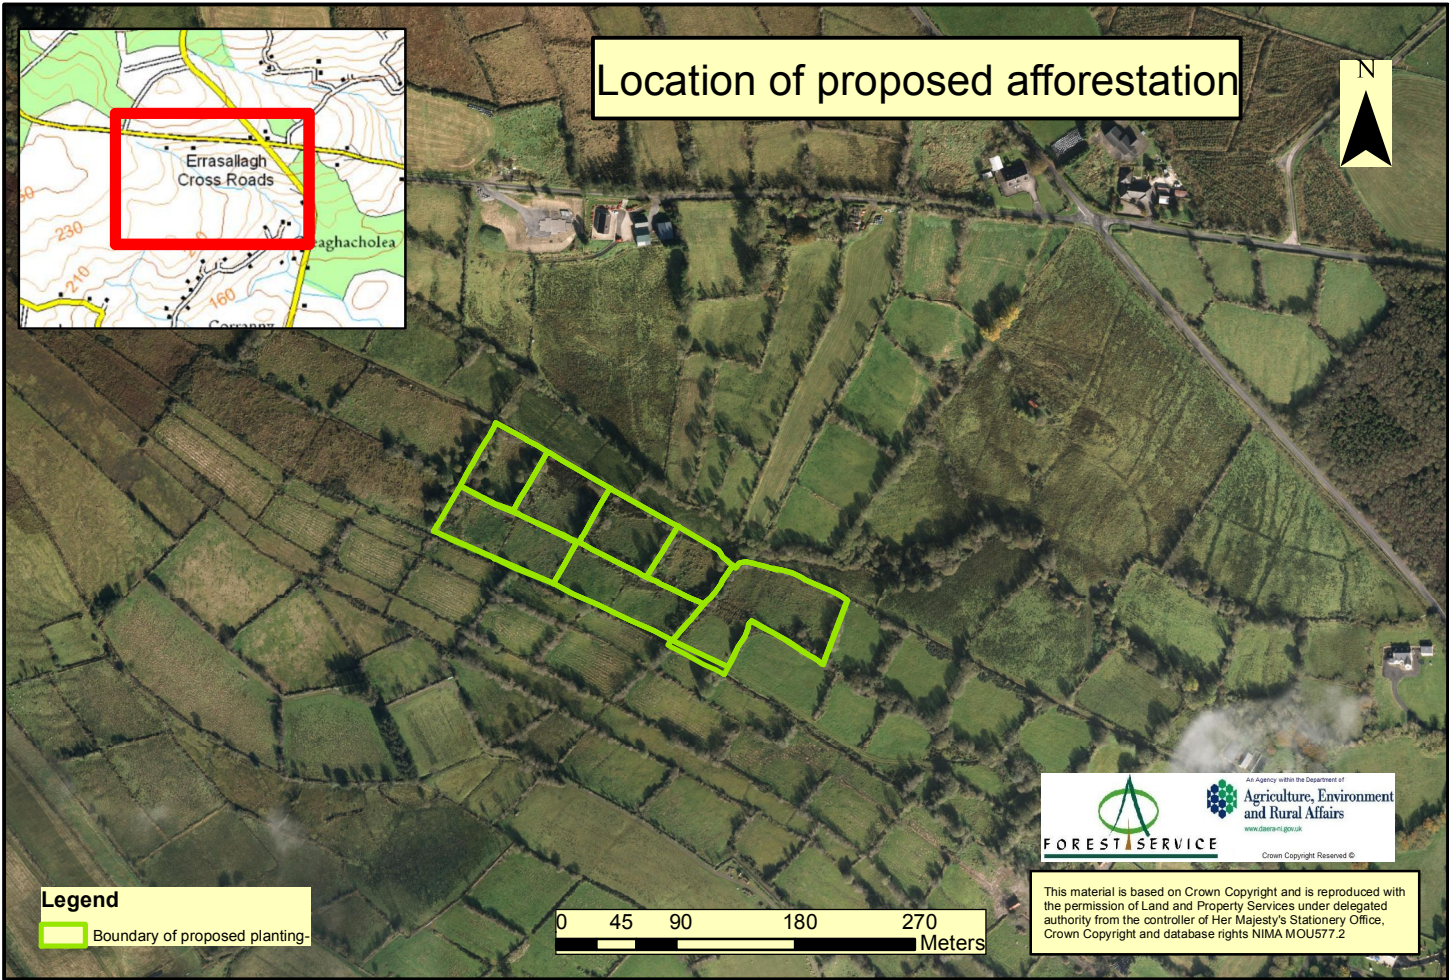

Location of proposed afforestation

Legend
Boundary of proposed planting

0 45 90 180 270 Meters