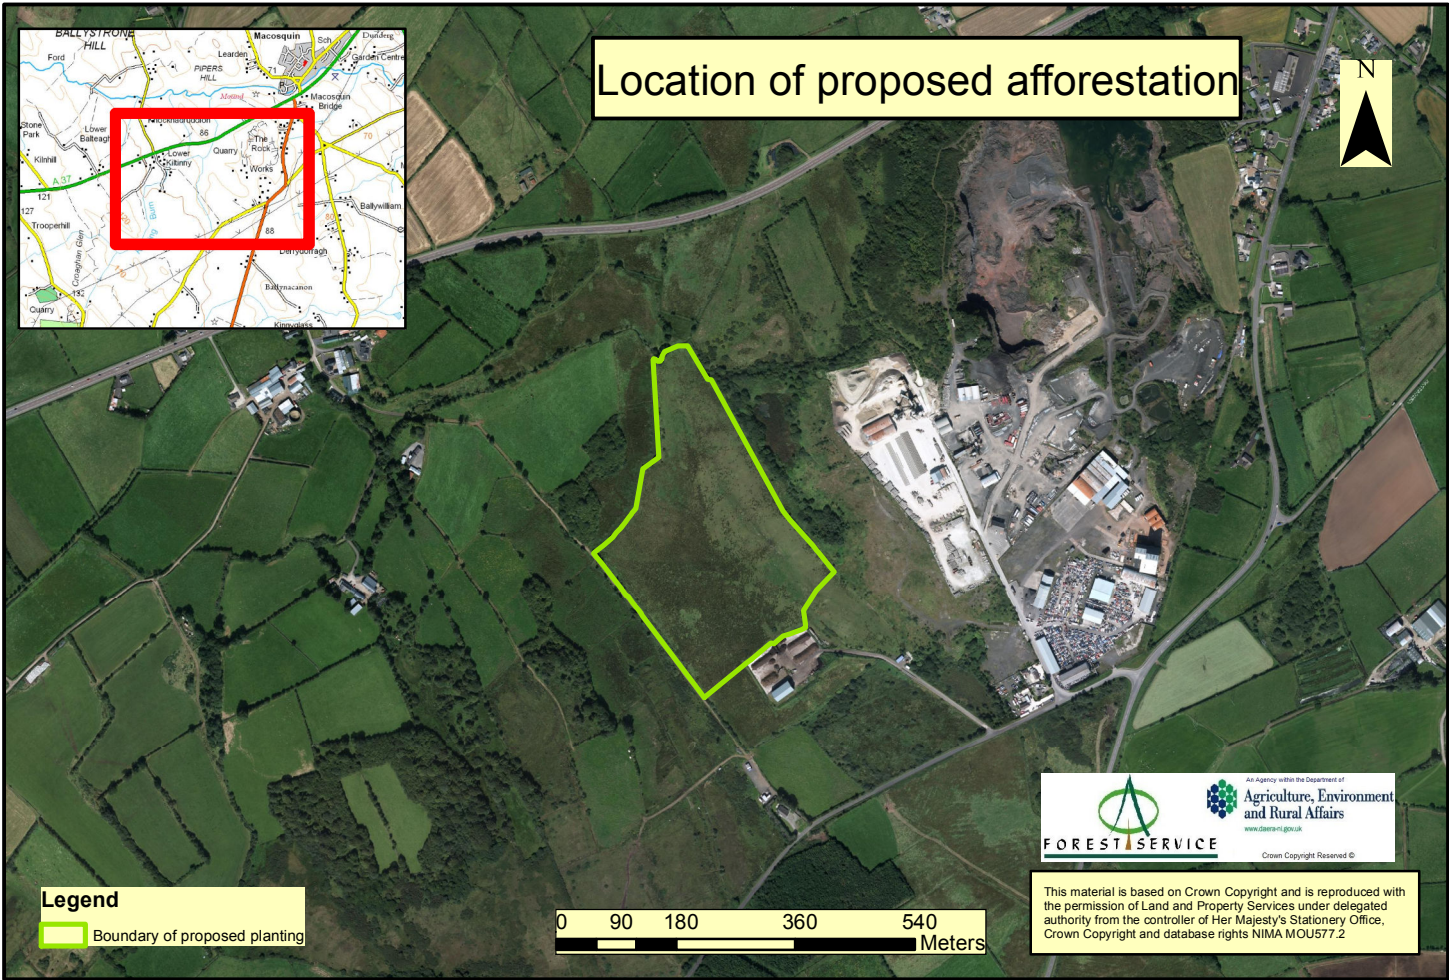

Location of proposed afforestation

Legend
Boundary of proposed planting

0 90 180 360 540 Meters