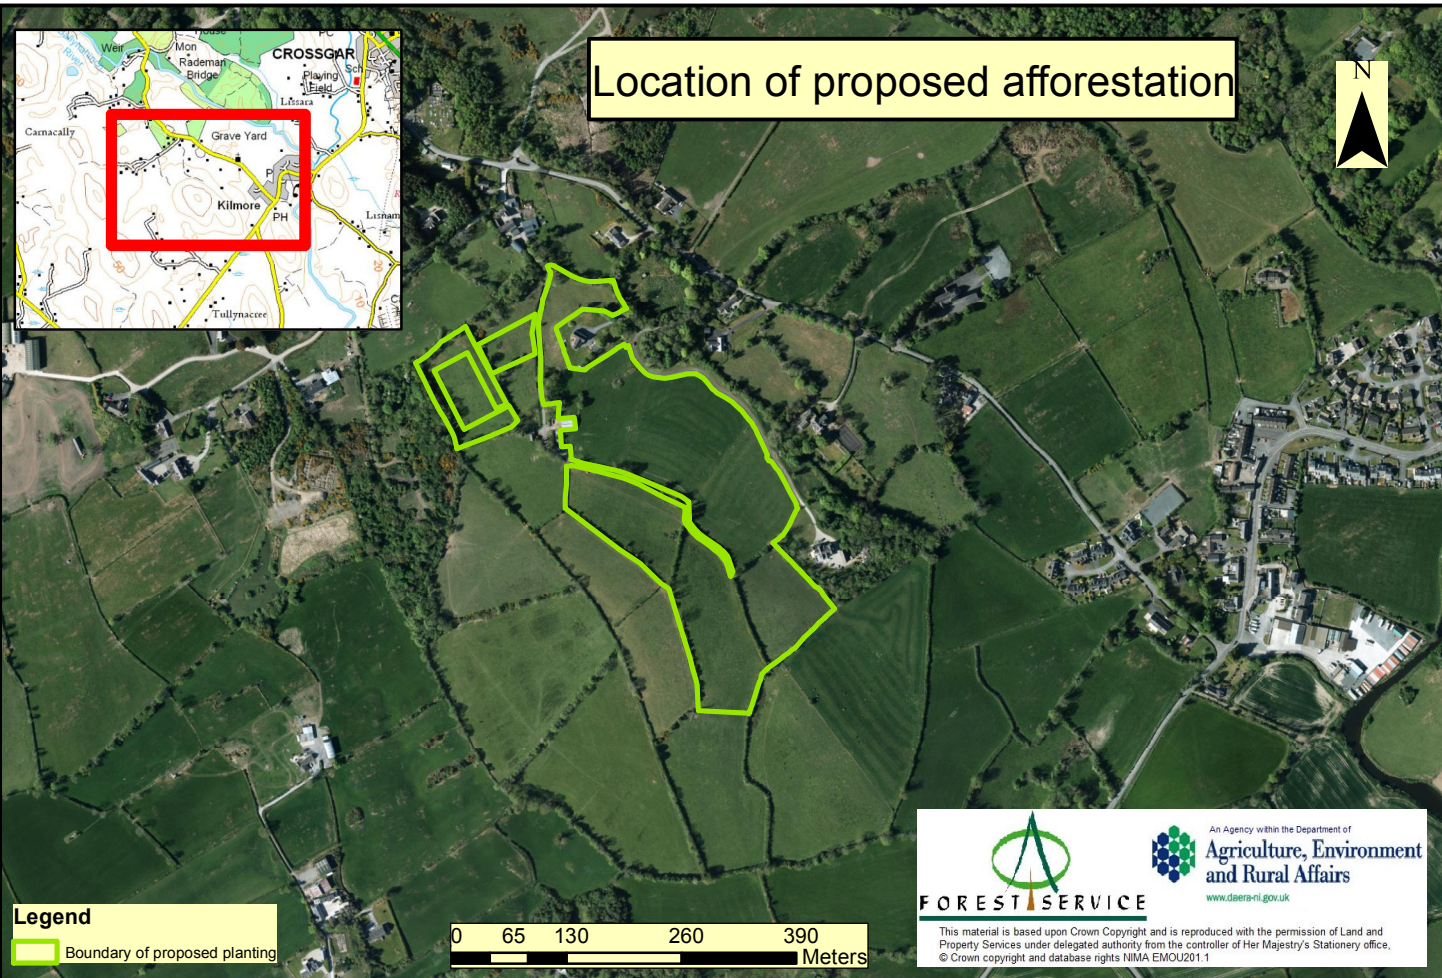

Location of proposed afforestation

Legend
Boundary of proposed planting

**FOREST SERVICE**

An Agency within the Department of
**Agriculture, Environment
and Rural Affairs**
www.dae-rni.gov.uk

This material is based upon Crown Copyright and is reproduced with the permission of Land and Property Services under delegated authority from the controller of Her Majesty's Stationery office.
© Crown copyright and database rights NIMA EM020101