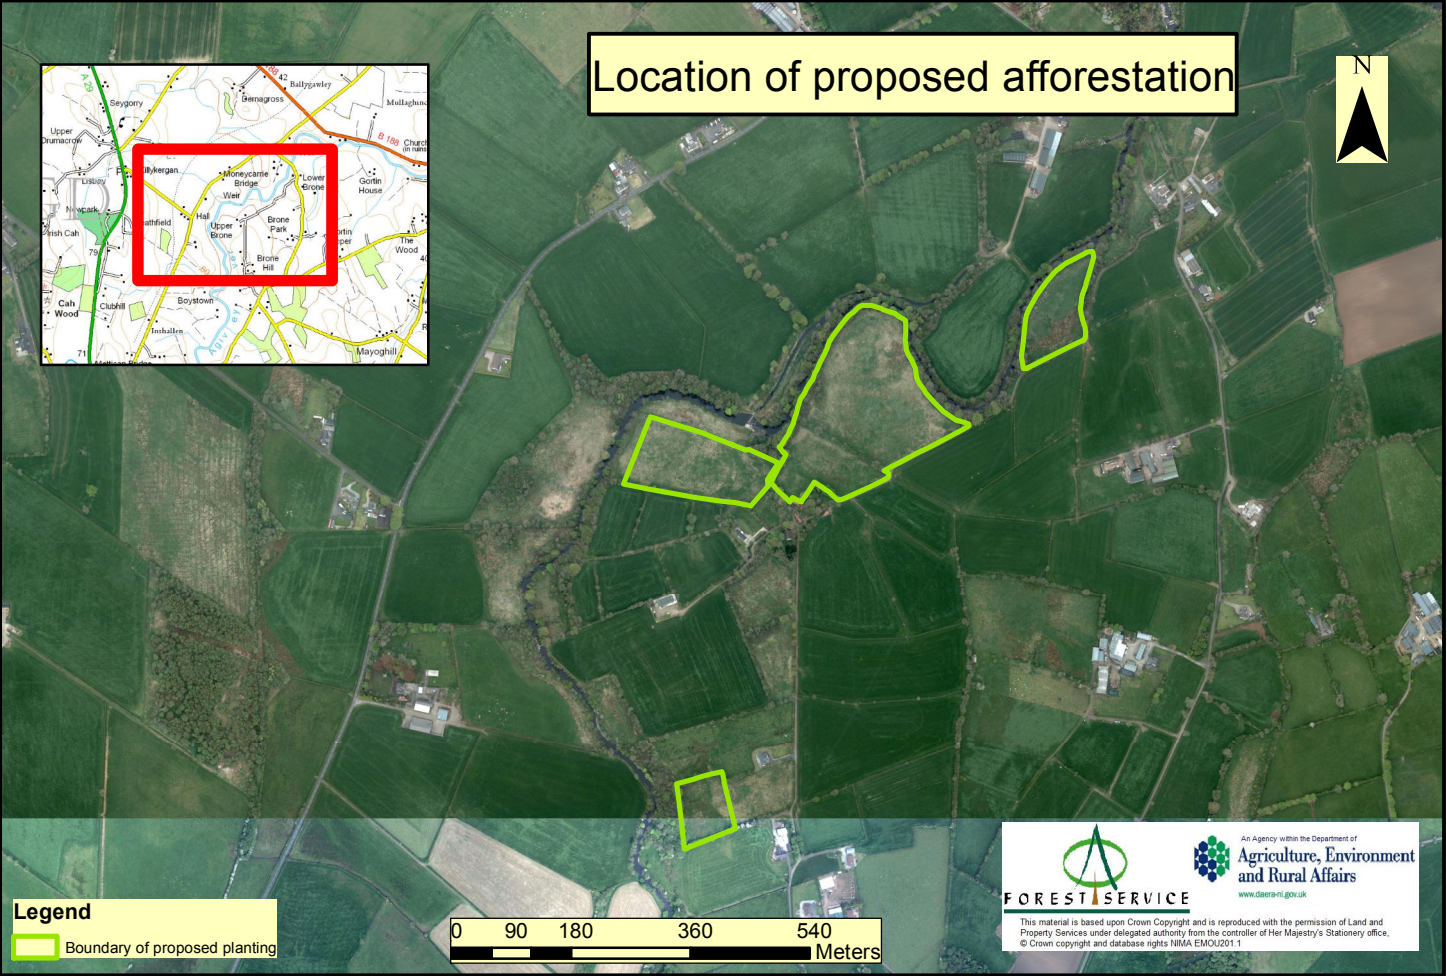

Location of proposed afforestation

Legend
Boundary of proposed planting

FOREST SERVICE
An Agency within the Department of
**Agriculture, Environment
and Rural Affairs**
www.dera-ni.gov.uk

This material is based upon Crown Copyright and is reproduced with the permission of Land and Property Services under delegated authority from the controller of Her Majesty's Stationery office, © Crown copyright and database rights NIWA EM002011