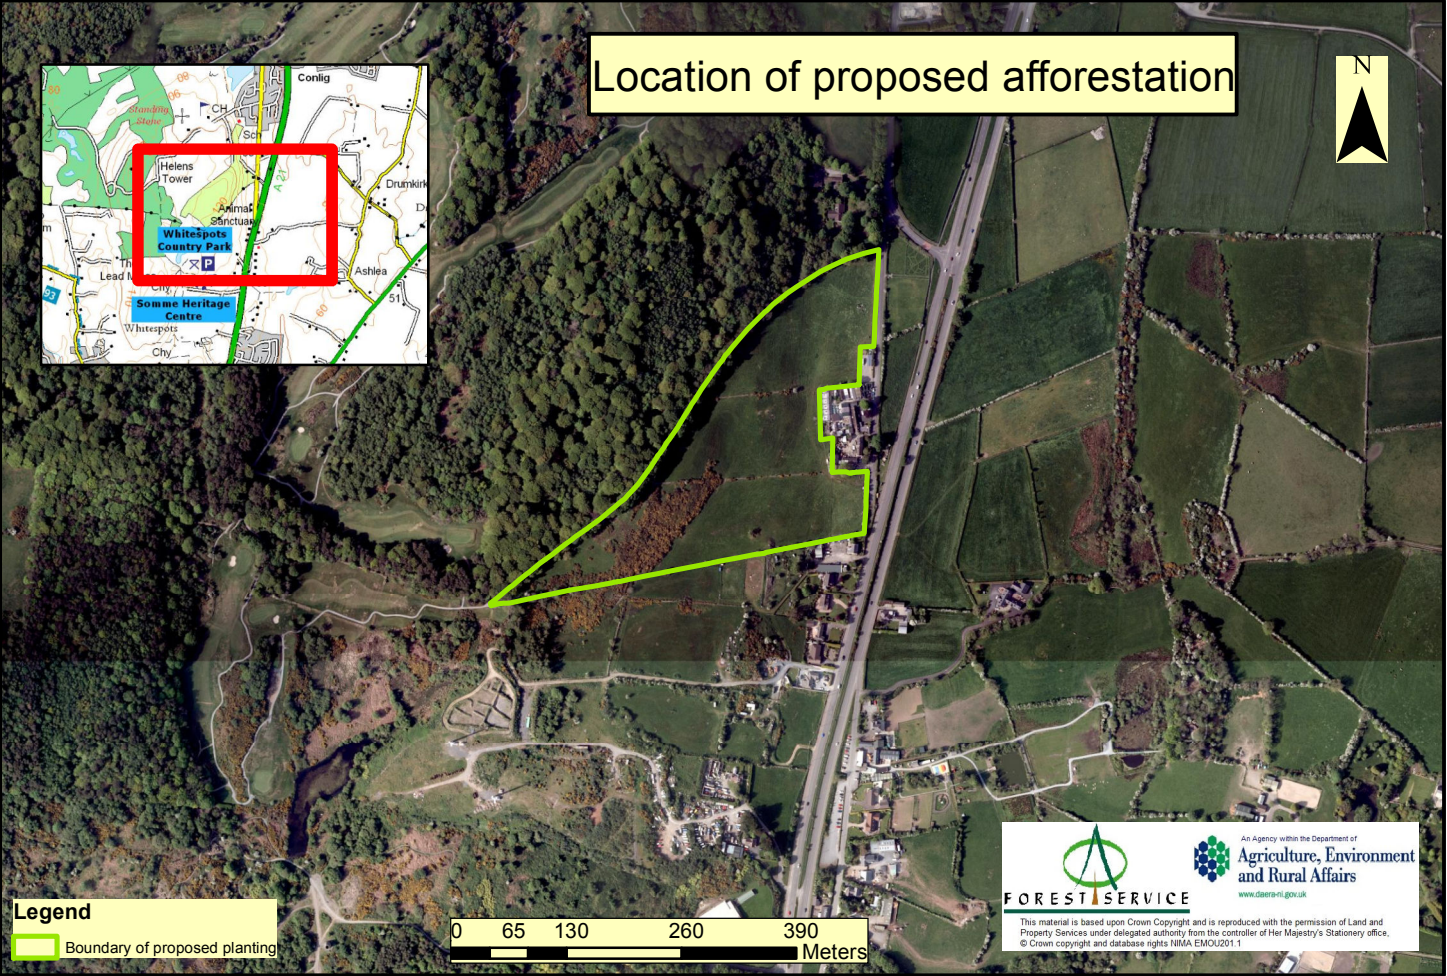

Location of proposed afforestation

Legend
Boundary of proposed planting

FOREST SERVICE
An Agency within the Department of
**Agriculture, Environment
and Rural Affairs**
www.dera-ni.gov.uk

This material is based upon Crown Copyright and is reproduced with the permission of Land and Property Services under delegated authority from the controller of Her Majesty's Stationery office, © Crown copyright and database rights NIWA EM002011