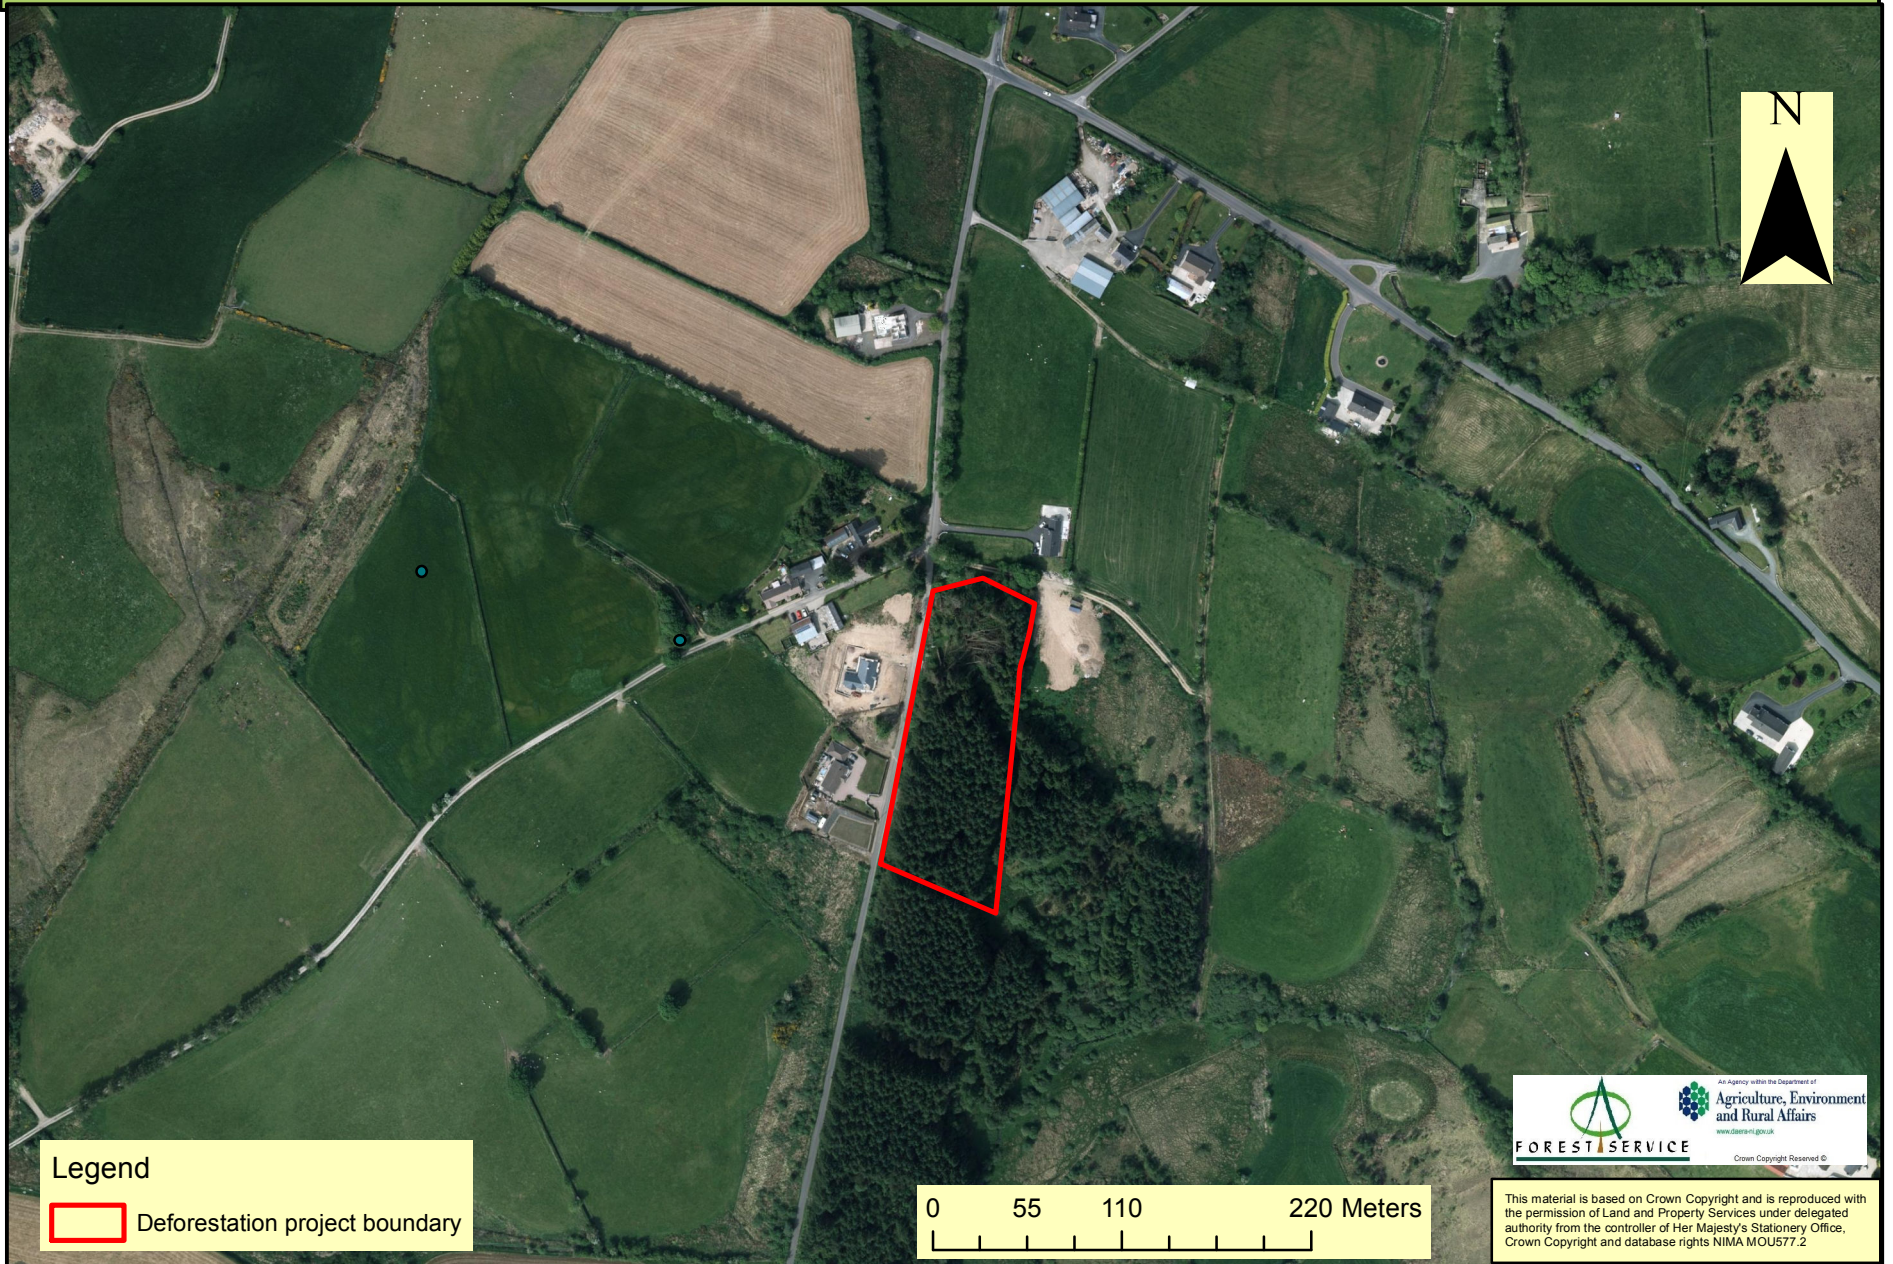

Proposed Deforestation Project ERA21/22-47

Legend

 Deforestation project boundary

This material is based on Crown Copyright and is reproduced with the permission of Land and Property Services under delegated authority from the controller of Her Majesty's Stationery Office, Crown Copyright and database rights NIMA MOU577.2