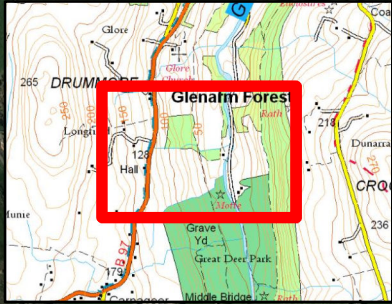

Location of proposed afforestation

Legend
Boundary of proposed planting

0 65 130 260 390 Meters

FOREST SERVICE
An Agency within the Department of
**Agriculture, Environment
and Rural Affairs**
www.dera-ni.gov.uk