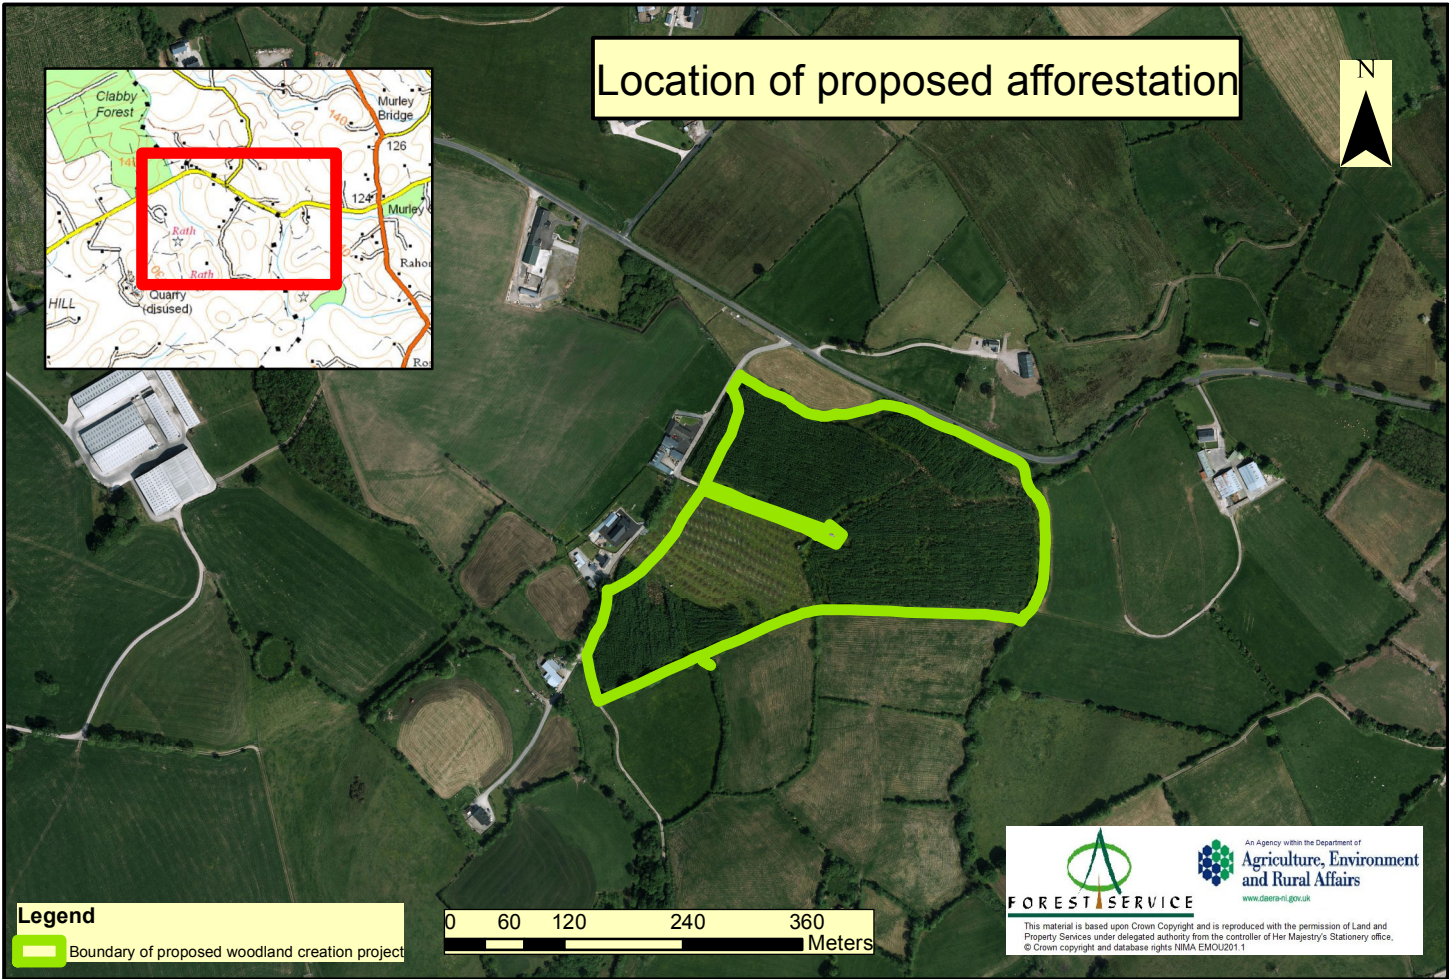

Location of proposed afforestation

Legend
Boundary of proposed woodland creation project

FOREST SERVICE
An Agency within the Department of
**Agriculture, Environment
and Rural Affairs**
www.dera-ni.gov.uk