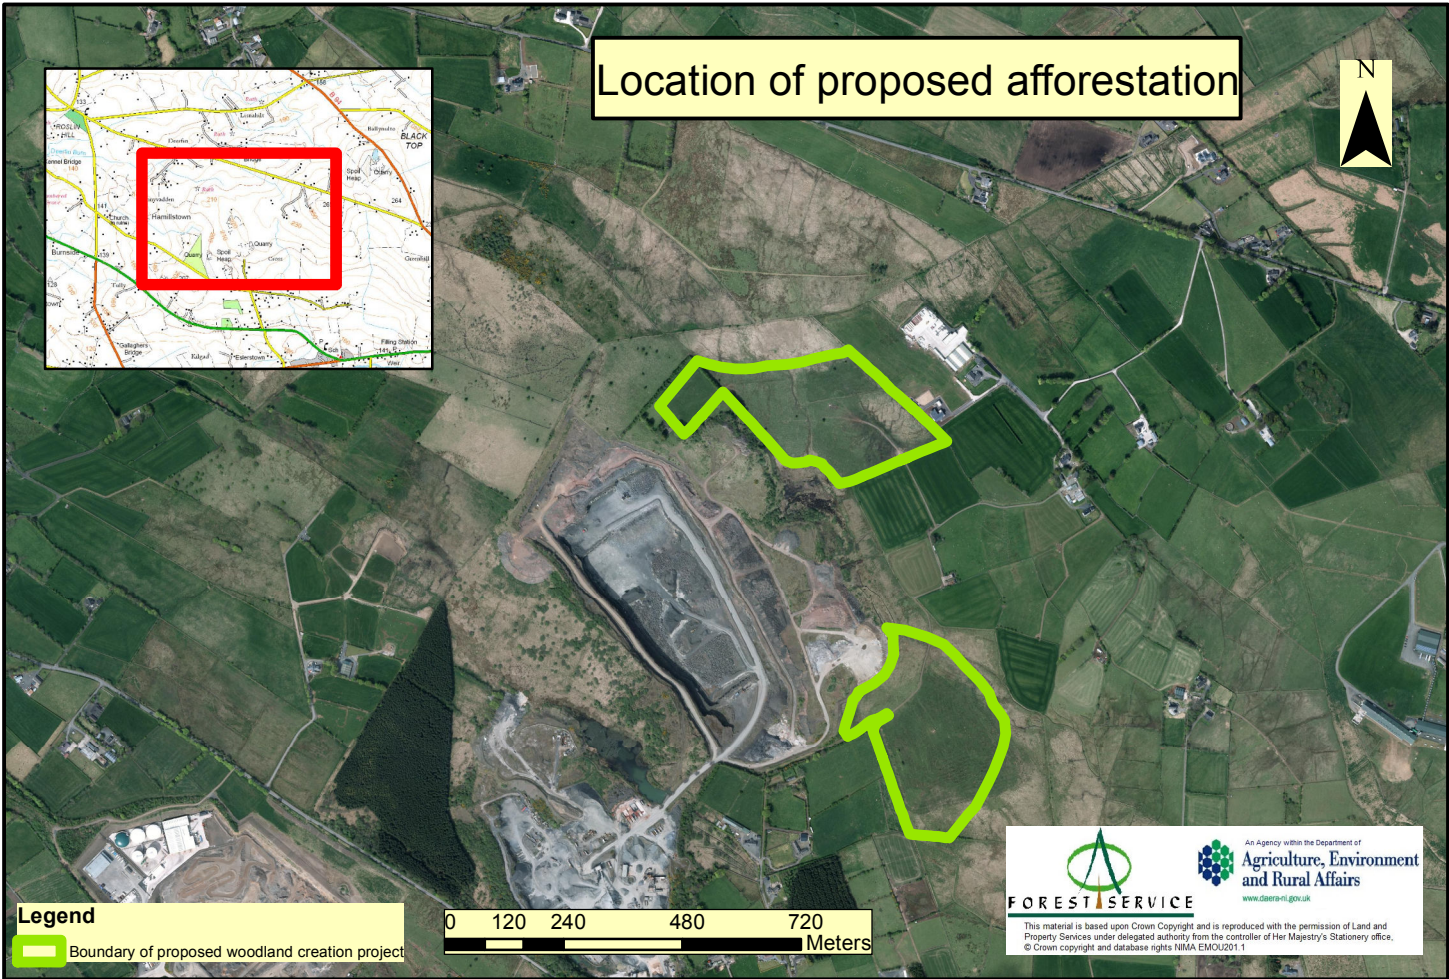

Location of proposed afforestation

Legend
Boundary of proposed woodland creation project

0 120 240 480 720
Meters

 **FOREST SERVICE**
An Agency within the Department of
**Agriculture, Environment
and Rural Affairs**
www.dera-ni.gov.uk