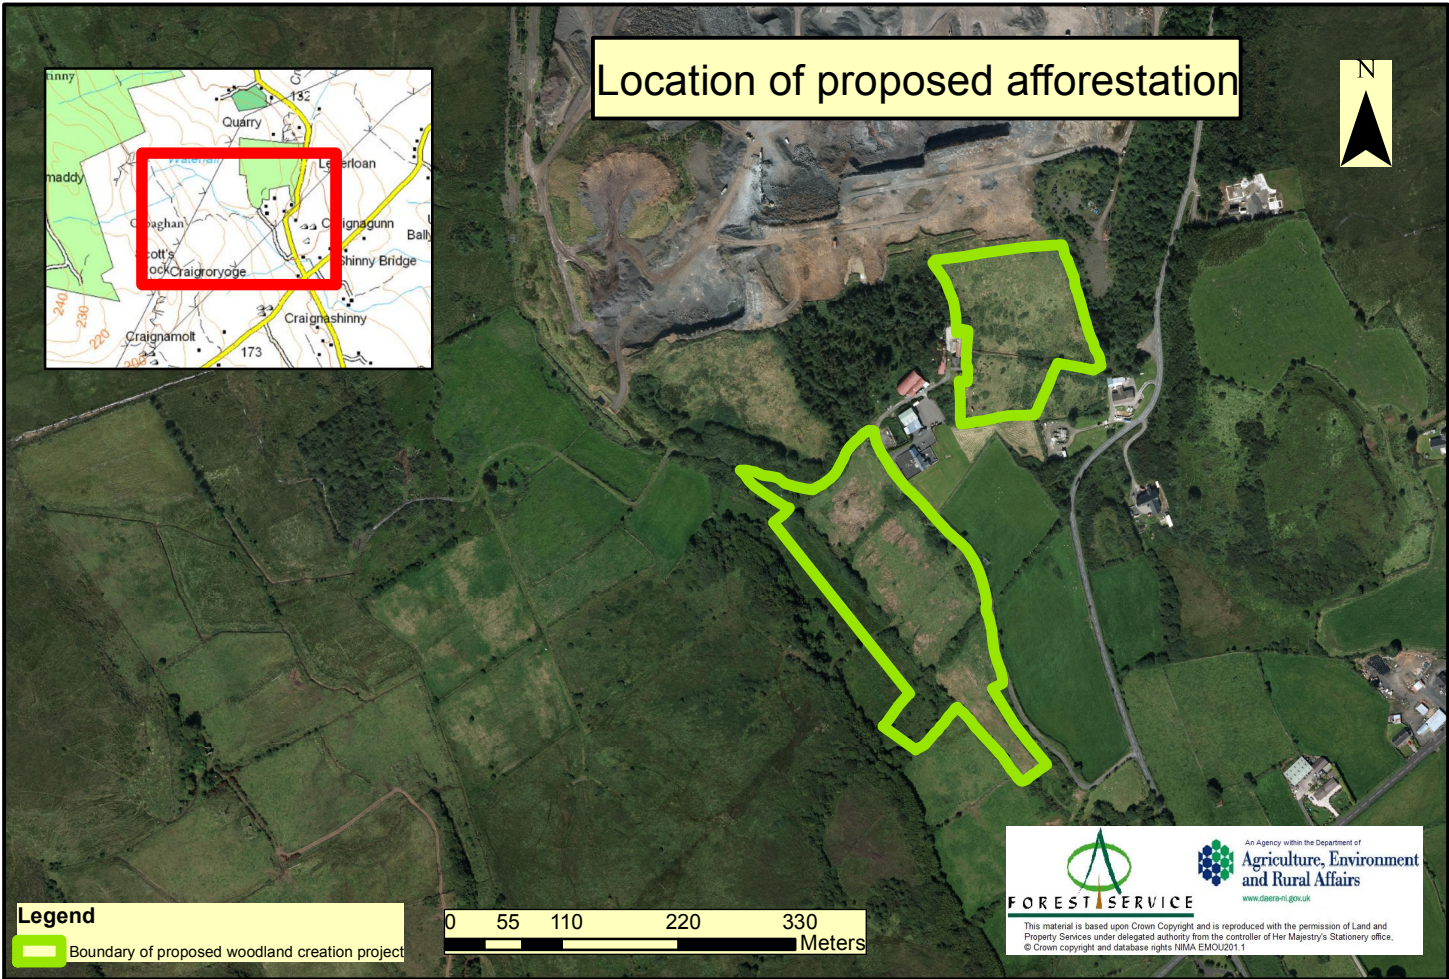

Location of proposed afforestation

Legend
Boundary of proposed woodland creation project

FOREST SERVICE
An Agency within the Department of
**Agriculture, Environment
and Rural Affairs**
www.dera-ni.gov.uk