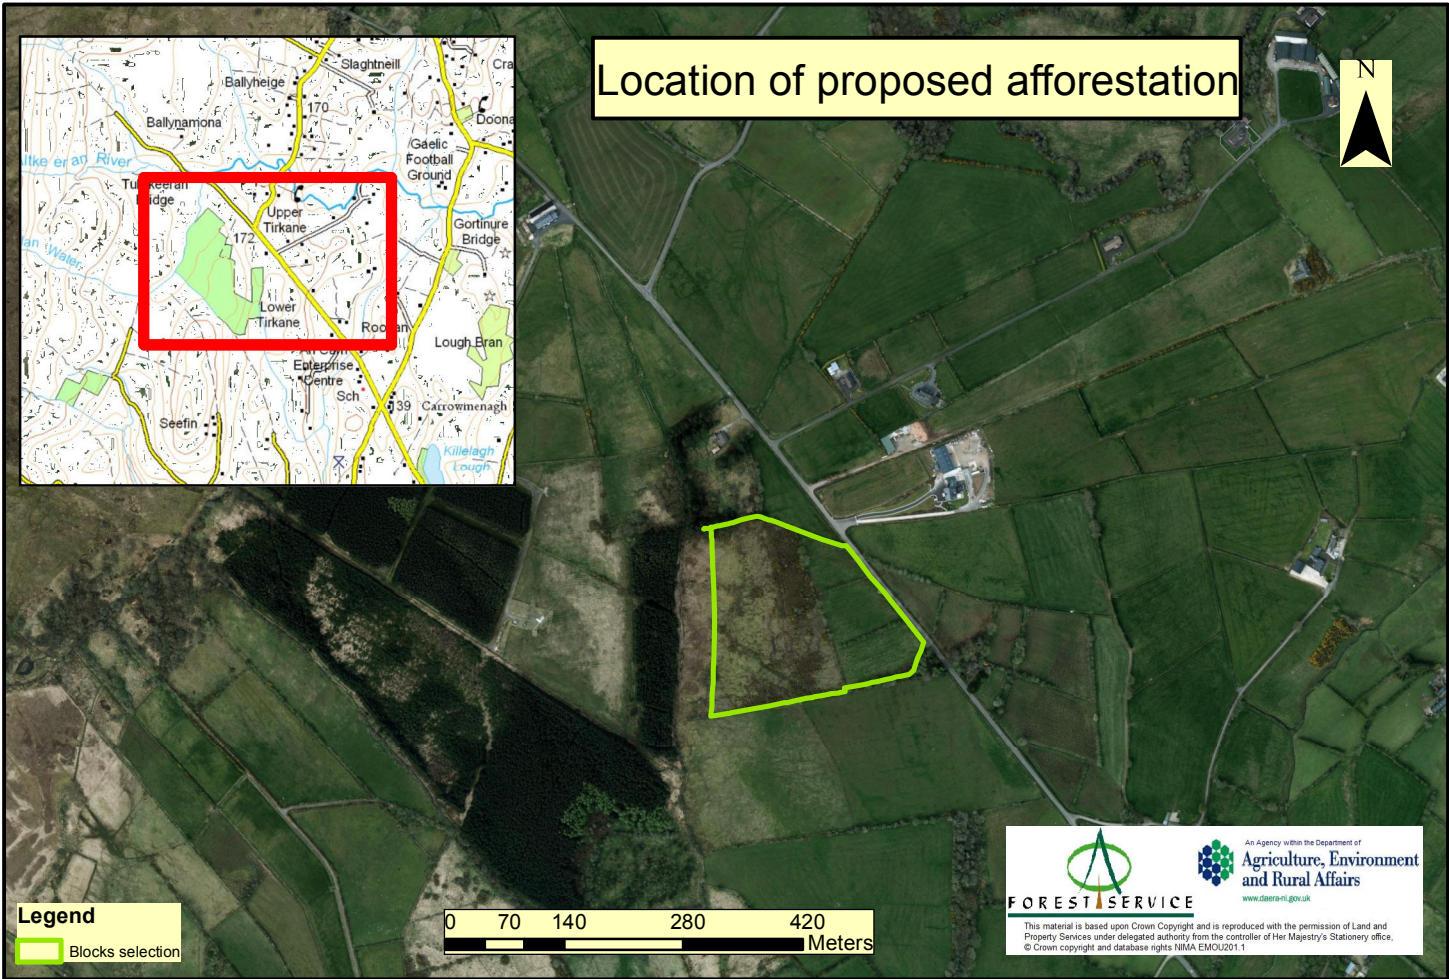

Location of proposed afforestation

Legend
Blocks selection

FOREST SERVICE
An Agency within the Department of
**Agriculture, Environment
and Rural Affairs**
www.darra-ri.gov.uk

This material is based upon Crown Copyright and is reproduced with the permission of Land and Property Services under delegated authority from the controller of Her Majesty's Stationery office, © Crown copyright and database rights NIWA EMOU2011