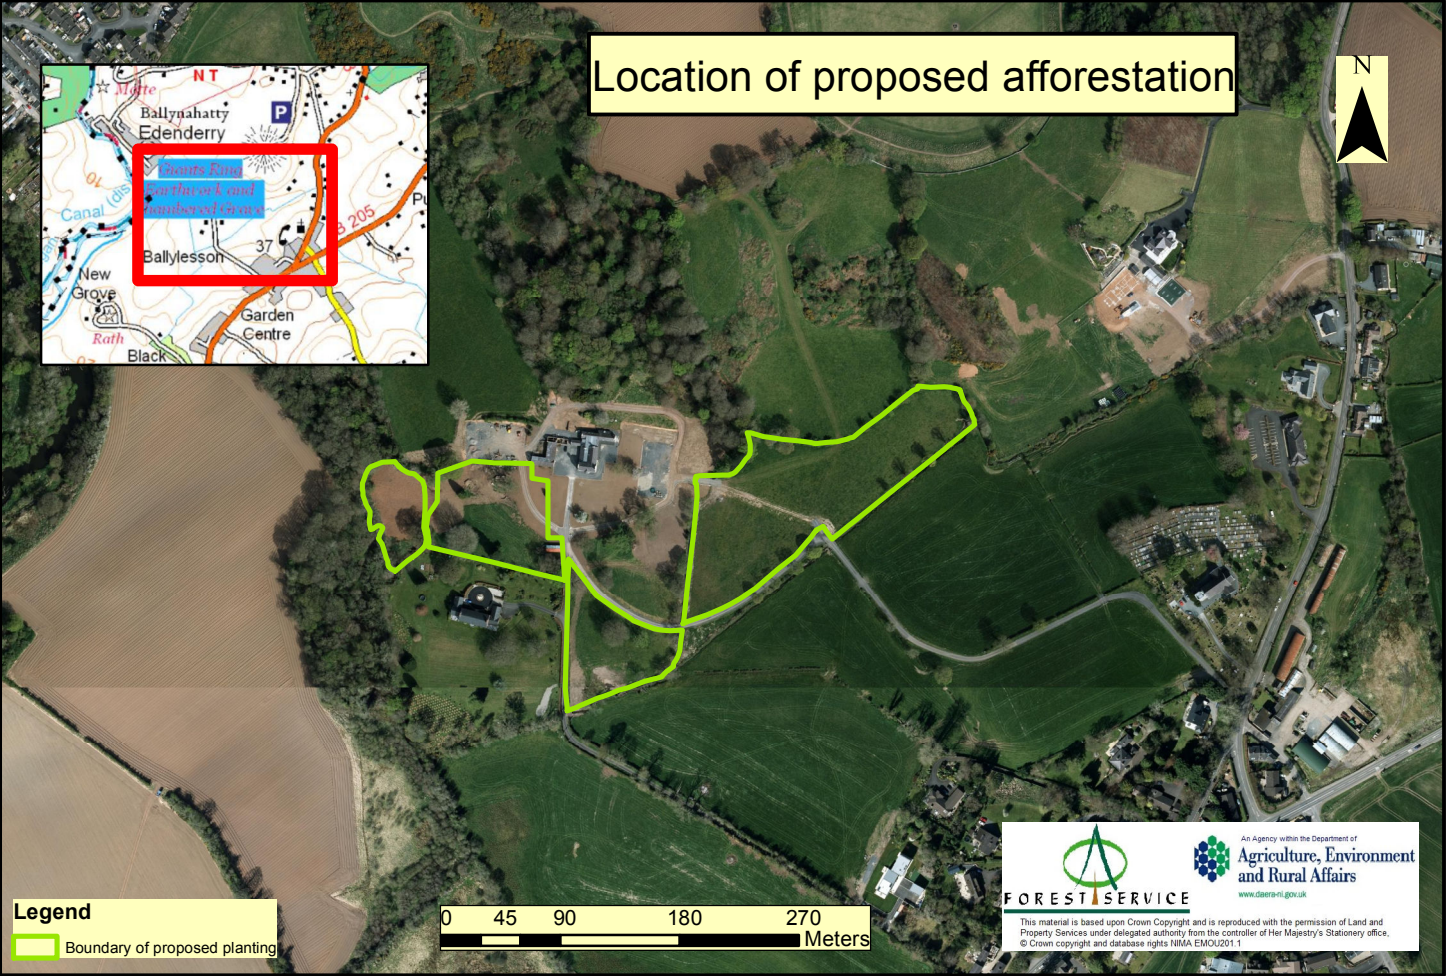

Location of proposed afforestation

Legend
Boundary of proposed planting

FOREST SERVICE
An Agency within the Department of
**Agriculture, Environment
and Rural Affairs**
www.derra-ni.gov.uk

This material is based upon Crown Copyright and is reproduced with the permission of Land and Property Services under delegated authority from the controller of Her Majesty's Stationery office, © Crown copyright and database rights NIWA EMOU2011