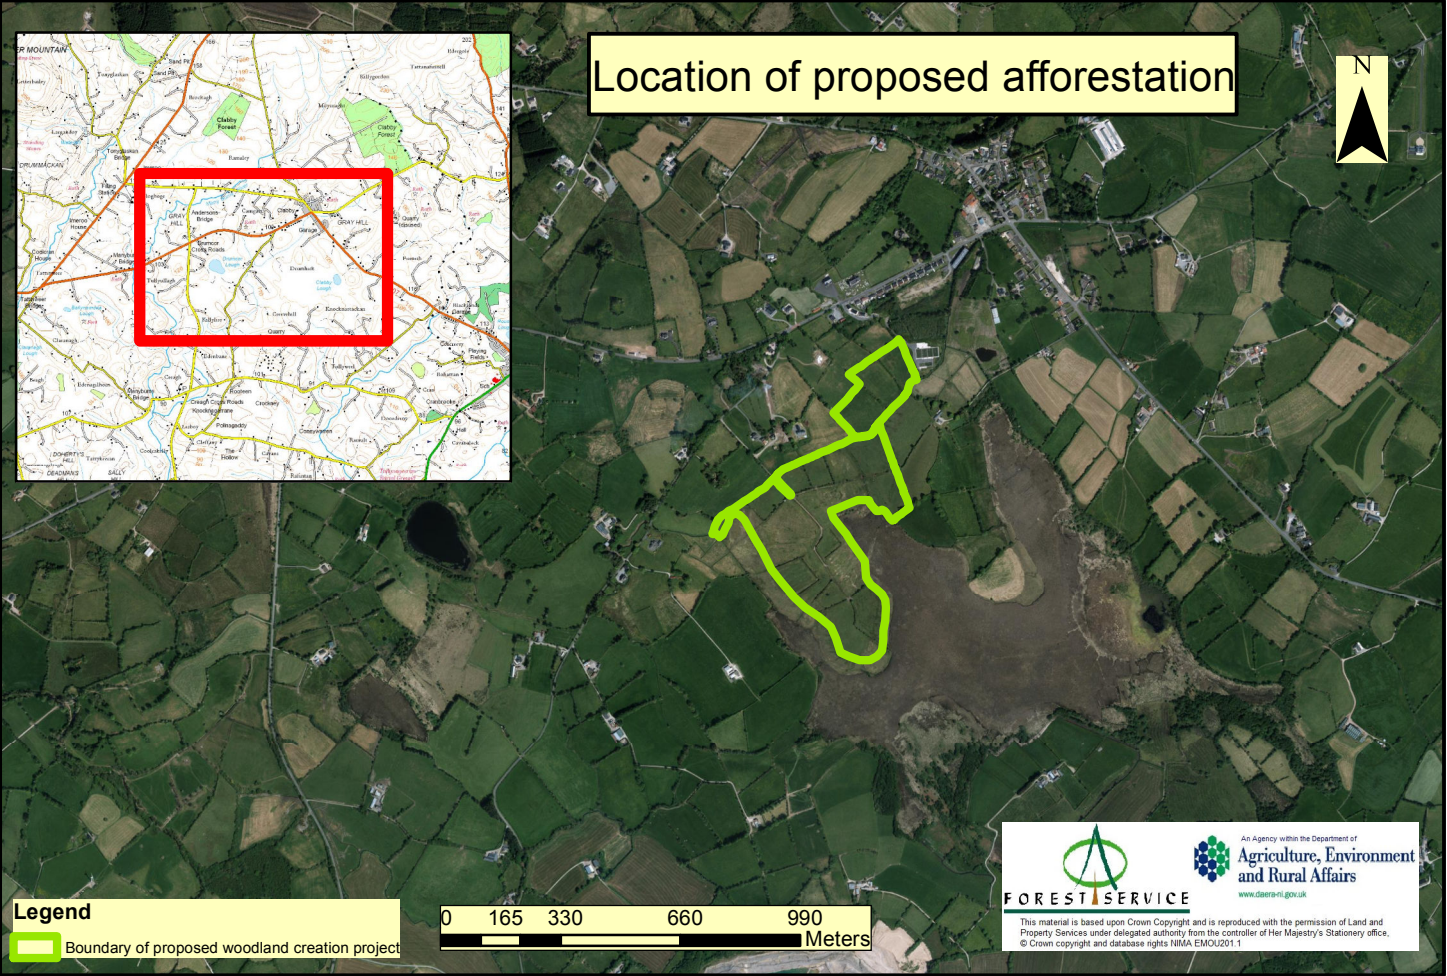

Location of proposed afforestation

Legend
Boundary of proposed woodland creation project

FOREST SERVICE
An Agency within the Department of
**Agriculture, Environment
and Rural Affairs**
www.dera-ni.gov.uk