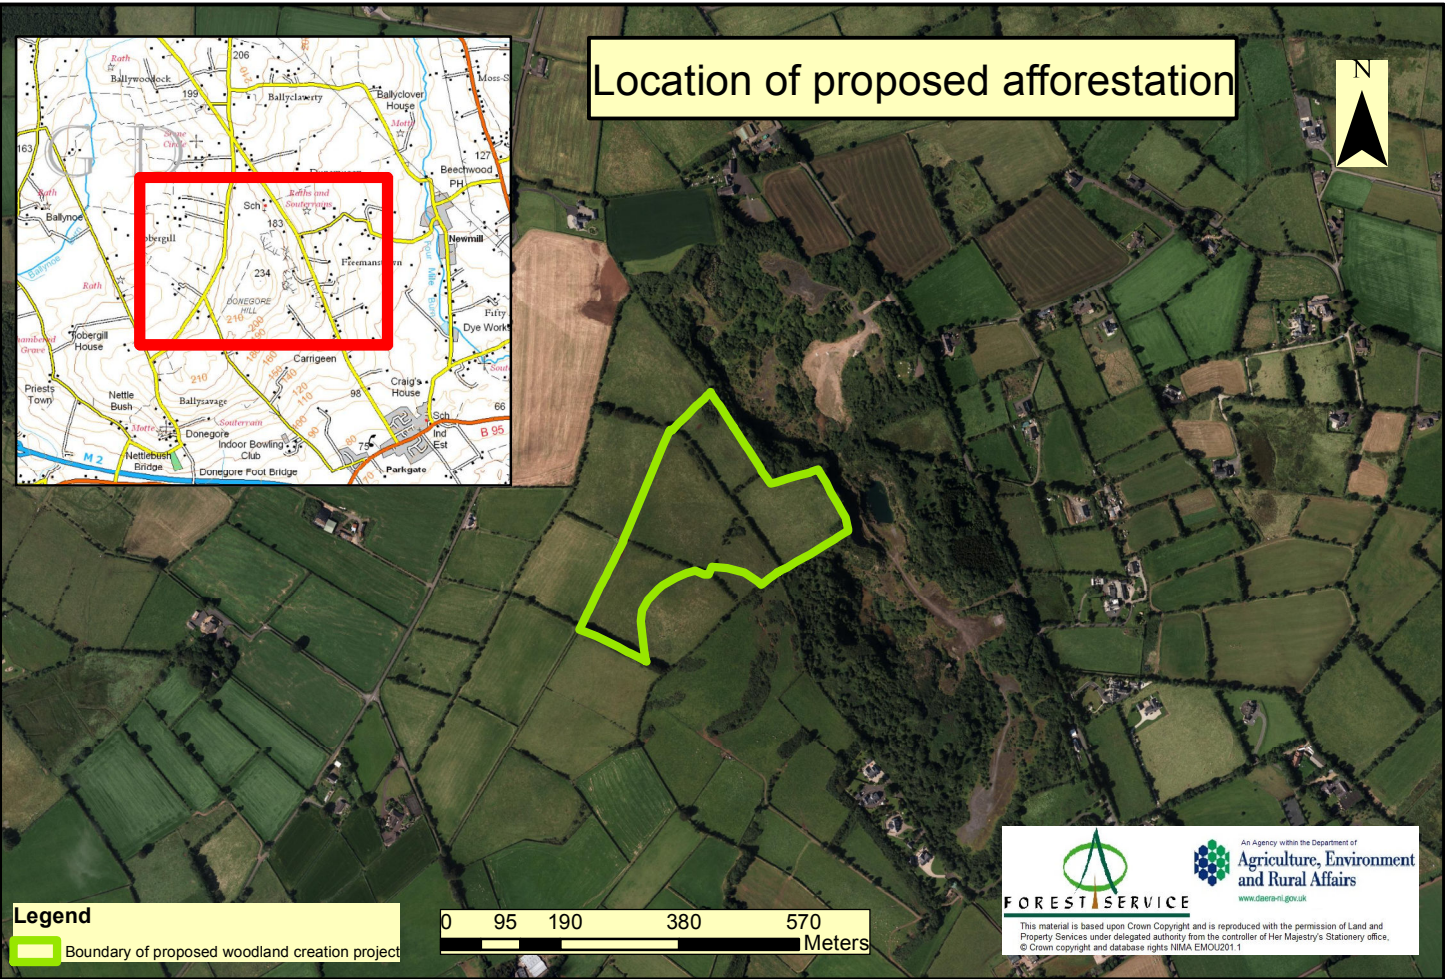

Location of proposed afforestation

Legend
 Boundary of proposed woodland creation project

**FOREST SERVICE**
An Agency within the Department of
**Agriculture, Environment
and Rural Affairs**
www.darra-ri.gov.uk