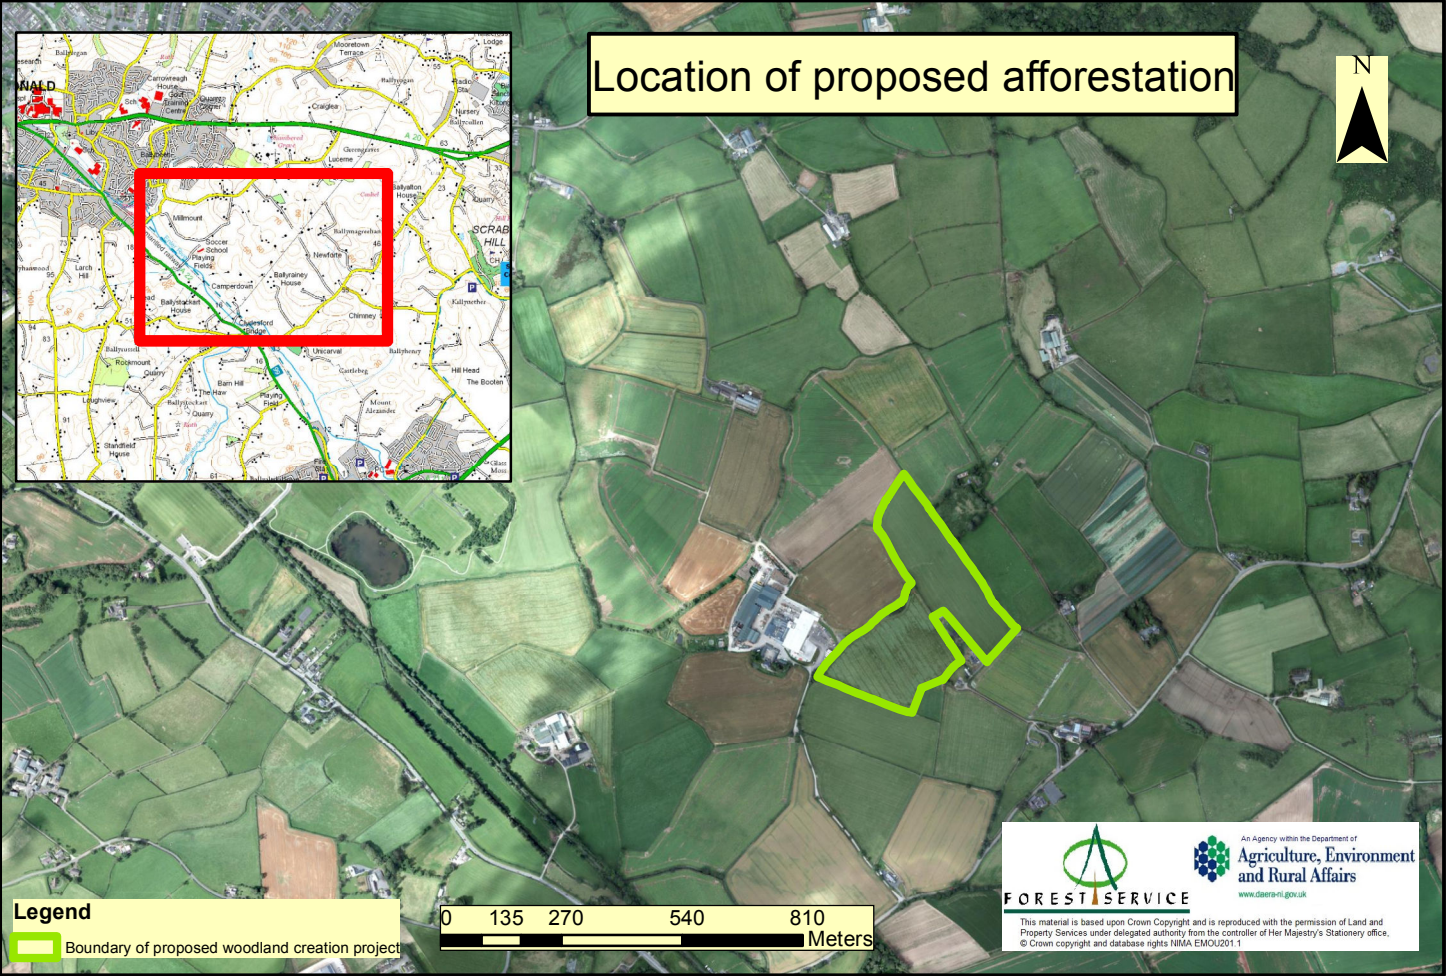

Location of proposed afforestation

Legend
Boundary of proposed woodland creation project

FOREST SERVICE
An Agency within the Department of
**Agriculture, Environment
and Rural Affairs**
www.dera-ni.gov.uk