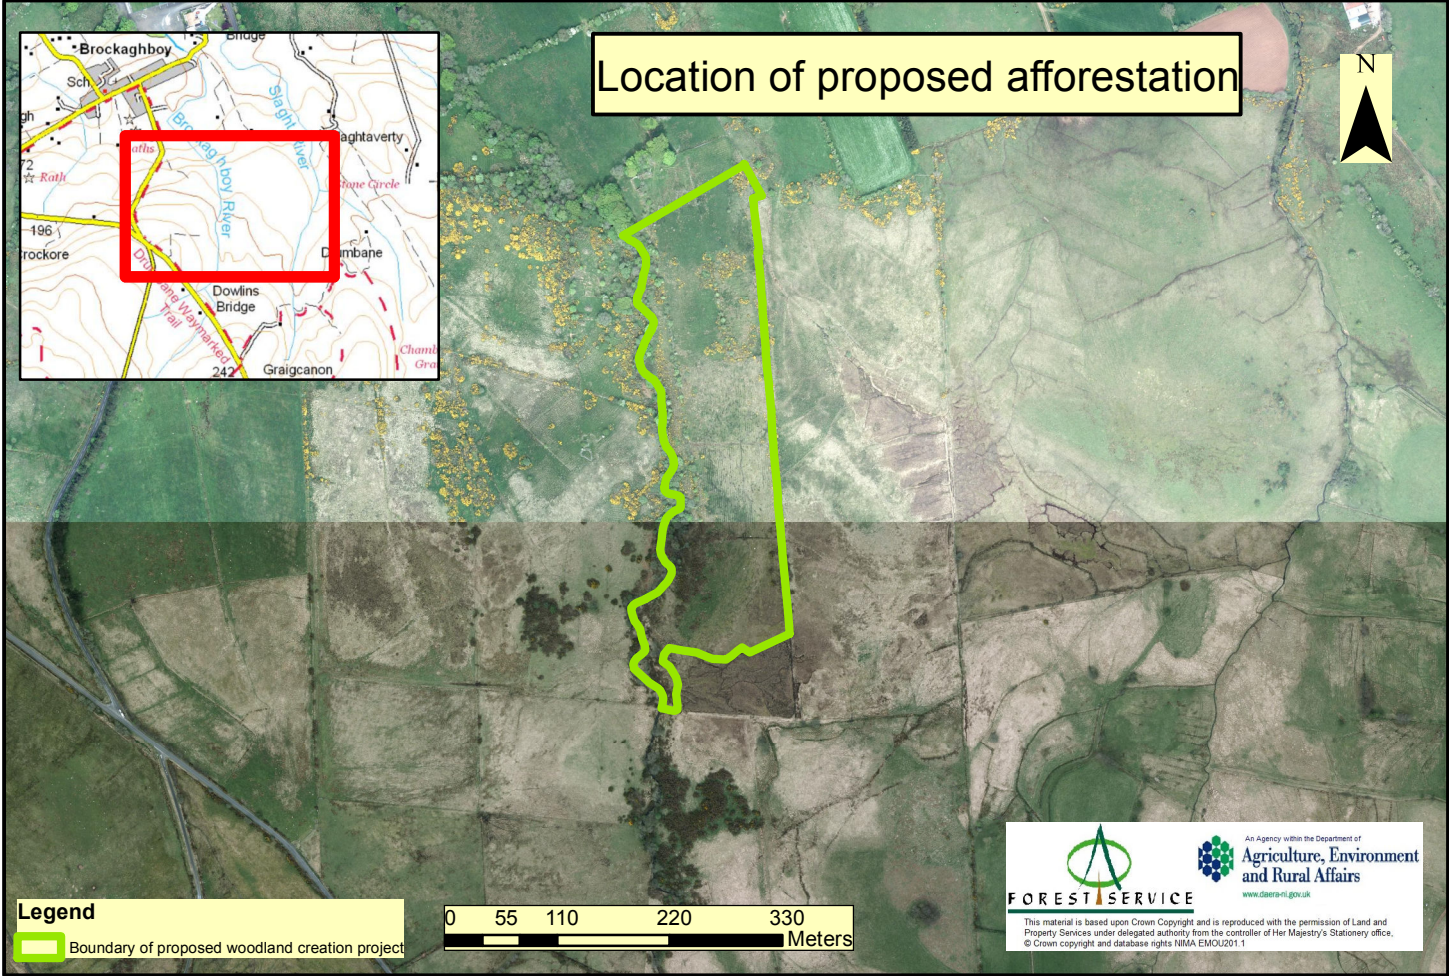

Location of proposed afforestation

Legend
Boundary of proposed woodland creation project

0 55 110 220 330
Meters

FOREST SERVICE
An Agency within the Department of
**Agriculture, Environment
and Rural Affairs**
www.dera-ni.gov.uk
This material is based upon Crown Copyright and is reproduced with the permission of Land and Property Services under delegated authority from the controller of Her Majesty's Stationery office, © Crown copyright and database rights NIWA EM002011